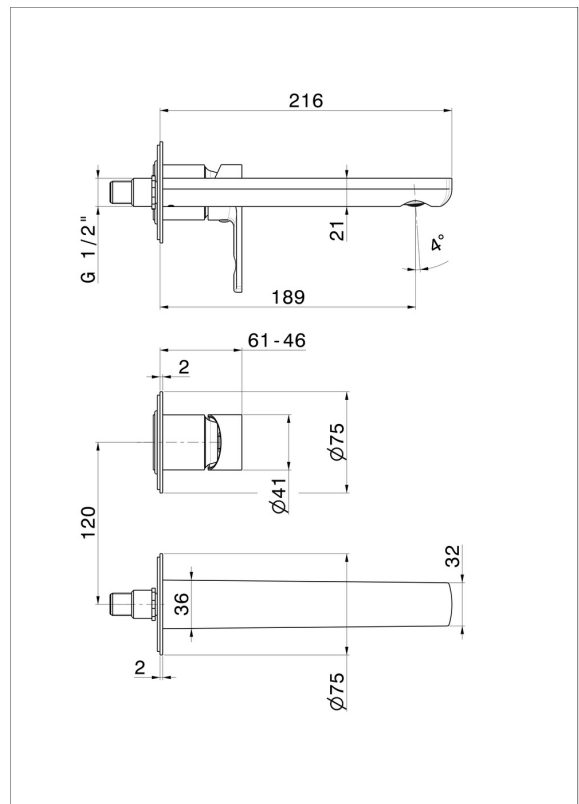

TECHNICAL DRAWING