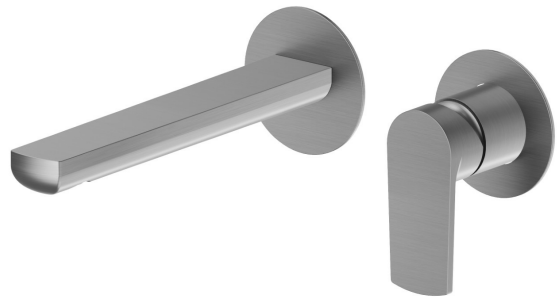

## 72028E.59.064

Single lever wall mixer group - finish PVD Brushed Gun Metal

External part. Without pop-up waste set

PVD Brushed Gun Metal

### FEATURES

Material	<b>Brass</b>
Technology	<b>Save Water</b>
Installation	<b>Wall concealed part</b>
Spout	<b>Standard spout</b>
Hole type	<b>2 holes</b>
Control type	<b>Single lever</b>
Waste / Drain set	<b>Without waste set</b>
Water mixing	<b>Mechanical</b>
Required for installation	<b><u>27852.00.000</u></b>

### TECHNICAL DRAWING

**HAKA**

**72028E.59.064**

Single lever wall mixer group - finish PVD Brushed Gun Metal

**AVAILABLE FINISHES**

---

**59.064**

PVD Brushed Gun Metal