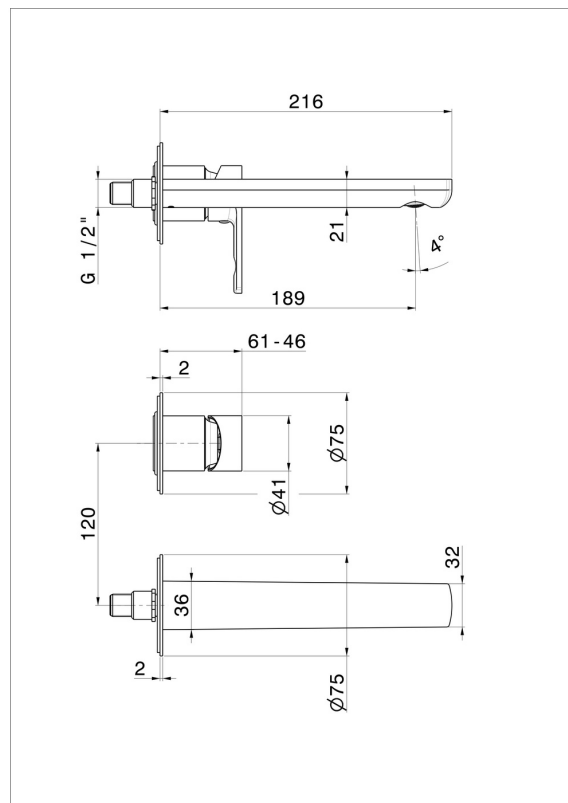

HAKA

72028E.59.066

Single lever wall mixer group - finish PVD Brushed steel

External part. Without pop-up waste set

SAVE WATER

FEATURES

Material	Brass
Technology	Save Water
Installation	Wall concealed part
Spout	Standard spout
Hole type	2 holes
Control type	Single lever
Waste / Drain set	Without waste set
Water mixing	Mechanical
Required for installation	<u>27852.00.000</u>

TECHNICAL DRAWING

HAKA

72028E.59.066

Single lever wall mixer group - finish PVD Brushed steel

AVAILABLE FINISHES

59.066

PVD Brushed steel

01.014