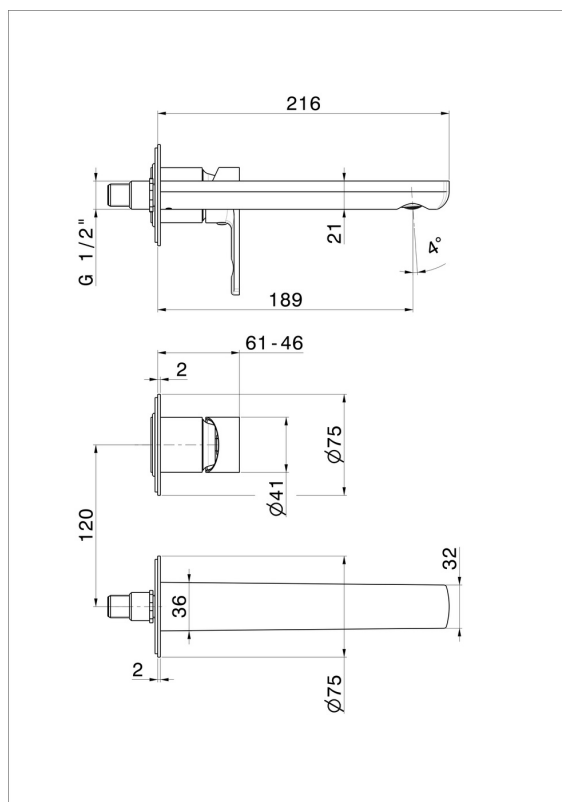

HAKA

72028E.59.067

Single lever wall mixer group - finish PVD Brushed Copper Bronze

External part. Without pop-up waste set

PVD Brushed Copper Bronze

FEATURES

Material	Brass
Technology	Save Water
Installation	Wall concealed part
Spout	Standard spout
Hole type	2 holes
Control type	Single lever
Waste / Drain set	Without waste set
Water mixing	Mechanical
Required for installation	<u>27852.00.000</u>

TECHNICAL DRAWING

HAKA

72028E.59.067

Single lever wall mixer group - finish PVD Brushed Copper Bronze

AVAILABLE FINISHES

 **59.067**
PVD Brushed Copper Bronze

 **01.014**
finish Matt White

 **01.093**
finish Matt Black