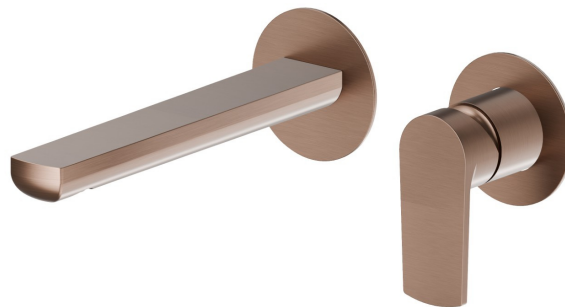

HAKA

72028E.59.067

Single lever wall mixer group - finish PVD Brushed Copper Bronze

External part. Without pop-up waste set

PVD Brushed Copper Bronze

FEATURES

Material	Brass
Technology	Save Water
Installation	Wall concealed part
Spout	Standard spout
Hole type	2 holes
Control type	Single lever
Waste / Drain set	Without waste set
Water mixing	Mechanical
Required for installation	<u>27852.00.000</u>

TECHNICAL DRAWING

HAKA

72028E.59.067

Single lever wall mixer group - finish PVD Brushed Copper Bronze

AVAILABLE FINISHES

 **59.067**
PVD Brushed Copper Bronze

 **01.014**
finish Matt White

 **01.093**
finish Matt Black

 **21.018**
finish Chrome

 **59.064**
finish PVD Brushed Gun Metal

 **59.066**
finish PVD Brushed steel

 **59.097**
finish PVD Brushed Gold