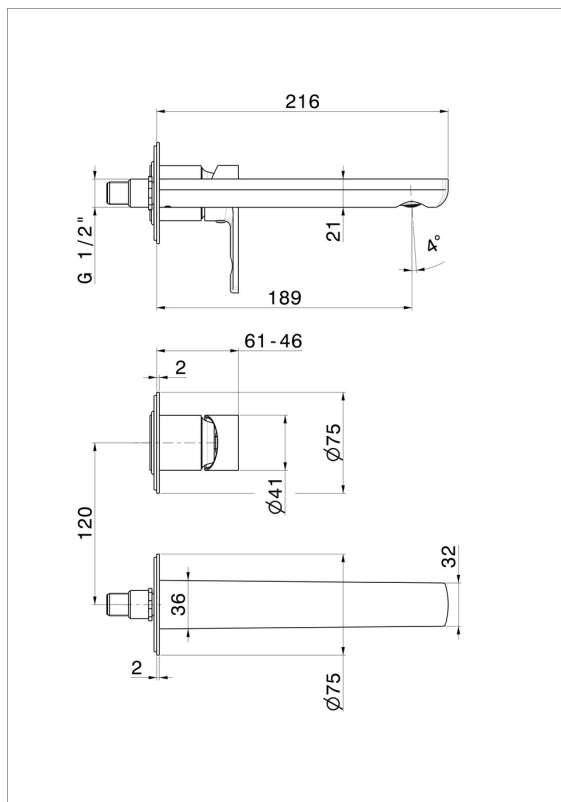

TECHNICAL DRAWING

AR Preview
try it in your home

More Details
on our [website](#)