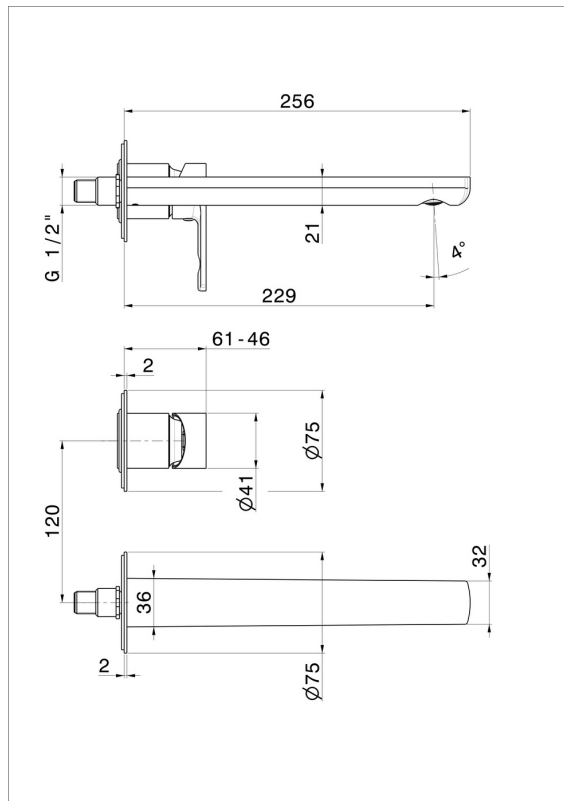

TECHNICAL DRAWING