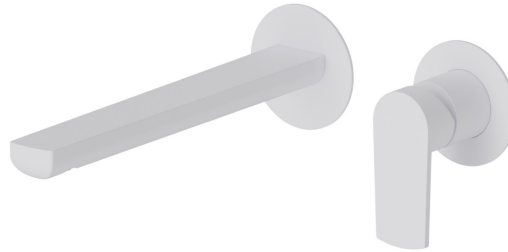

## 72030E.01.014

Single lever wall mixer group - finish Matt White

External part. Without pop-up waste set

### FEATURES

Material	<b>Brass</b>
Technology	<b>Save Water</b>
Installation	<b>Wall concealed part</b>
Spout	<b>Long spout</b>
Hole type	<b>2 holes</b>
Control type	<b>Single lever</b>
Waste / Drain set	<b>Without waste set</b>
Water mixing	<b>Mechanical</b>
Required for installation	<b><u>27852.00.000</u></b>

### TECHNICAL DRAWING

**HAKA**

**72030E.01.014**

Single lever wall mixer group - finish Matt White

**AVAILABLE FINISHES**

---

**01.014**

Matt White