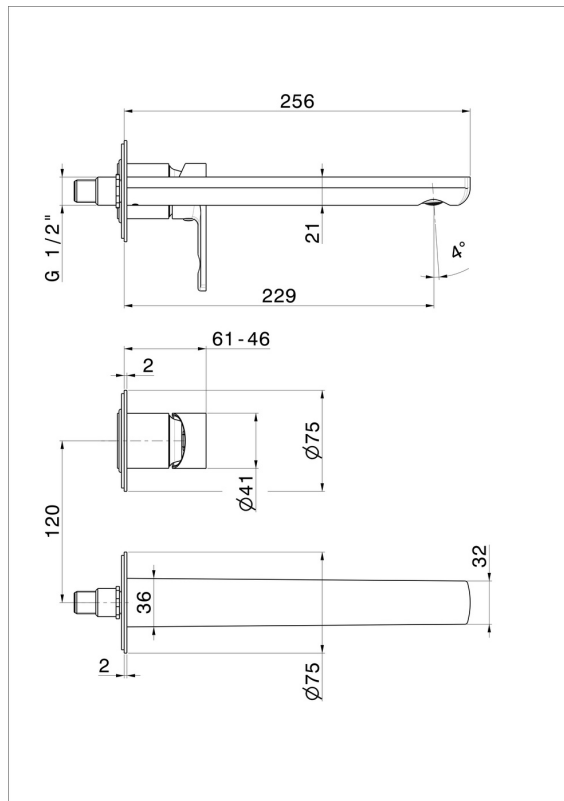

HAKA

72030E.21.018

Single lever wall mixer group - finish Chrome

External part. Without pop-up waste set

FEATURES

Material	Brass
Technology	Save Water
Installation	Wall concealed part
Spout	Long spout
Hole type	2 holes
Control type	Single lever
Waste / Drain set	Without waste set
Water mixing	Mechanical
Required for installation	<u>27852.00.000</u>

TECHNICAL DRAWING

HAKA

72030E.21.018

Single lever wall mixer group - finish Chrome

AVAILABLE FINISHES

21.018

Chrome

01.014