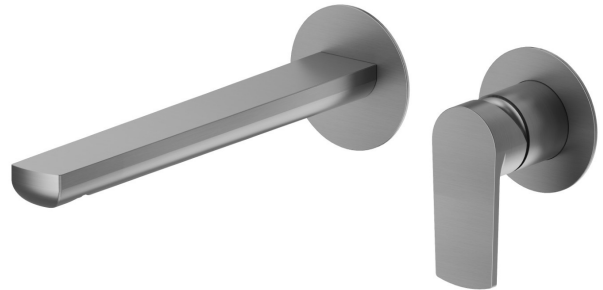

## 72030E.59.064

Single lever wall mixer group - finish PVD Brushed Gun Metal

External part. Without pop-up waste set

PVD Brushed Gun Metal

### FEATURES

Material	<b>Brass</b>
Technology	<b>Save Water</b>
Installation	<b>Wall concealed part</b>
Spout	<b>Long spout</b>
Hole type	<b>2 holes</b>
Control type	<b>Single lever</b>
Waste / Drain set	<b>Without waste set</b>
Water mixing	<b>Mechanical</b>
Required for installation	<b><u>27852.00.000</u></b>

### TECHNICAL DRAWING

**HAKA**

**72030E.59.064**

Single lever wall mixer group - finish PVD Brushed Gun Metal

**AVAILABLE FINISHES**

---

**59.064**

PVD Brushed Gun Metal