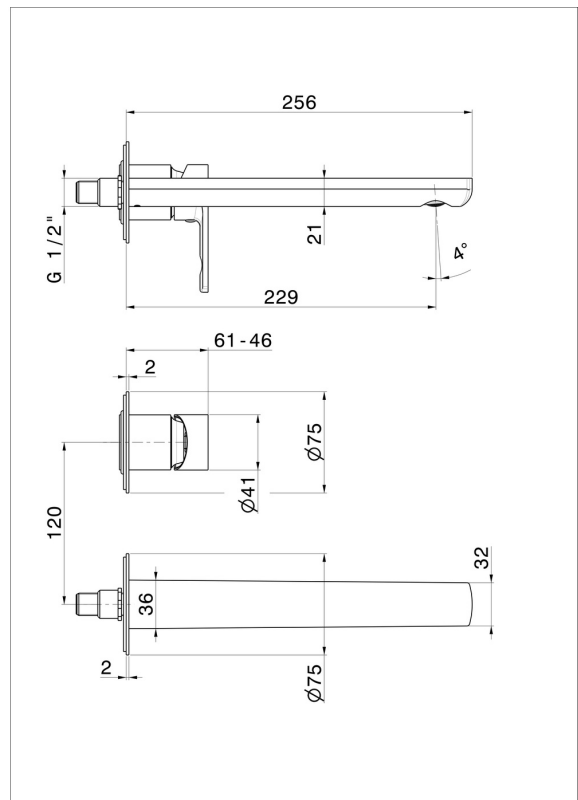

TECHNICAL DRAWING