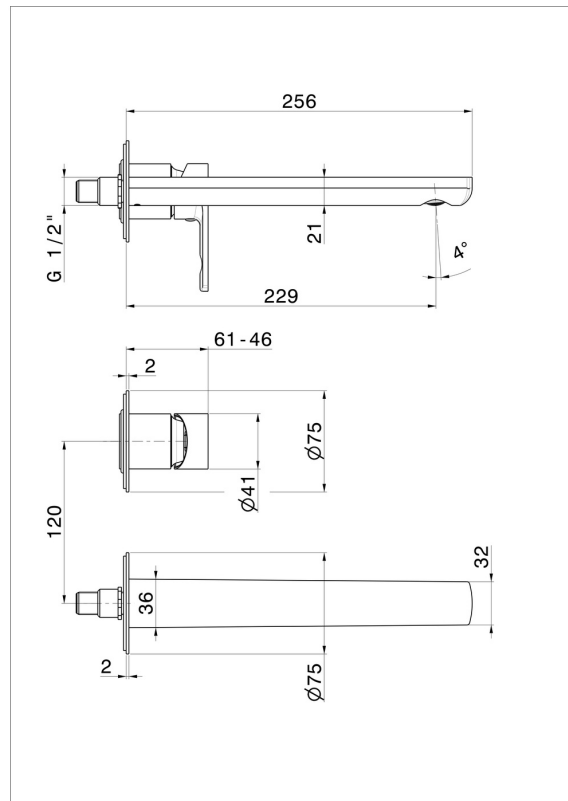

HAKA

72030E.59.066

Single lever wall mixer group - finish PVD Brushed steel

External part. Without pop-up waste set

PVD Brushed steel

FEATURES

Material	Brass
Technology	Save Water
Installation	Wall concealed part
Spout	Long spout
Hole type	2 holes
Control type	Single lever
Waste / Drain set	Without waste set
Water mixing	Mechanical
Required for installation	<u>27852.00.000</u>

TECHNICAL DRAWING

HAKA

72030E.59.066

Single lever wall mixer group - finish PVD Brushed steel

AVAILABLE FINISHES

59.066

PVD Brushed steel

01.014