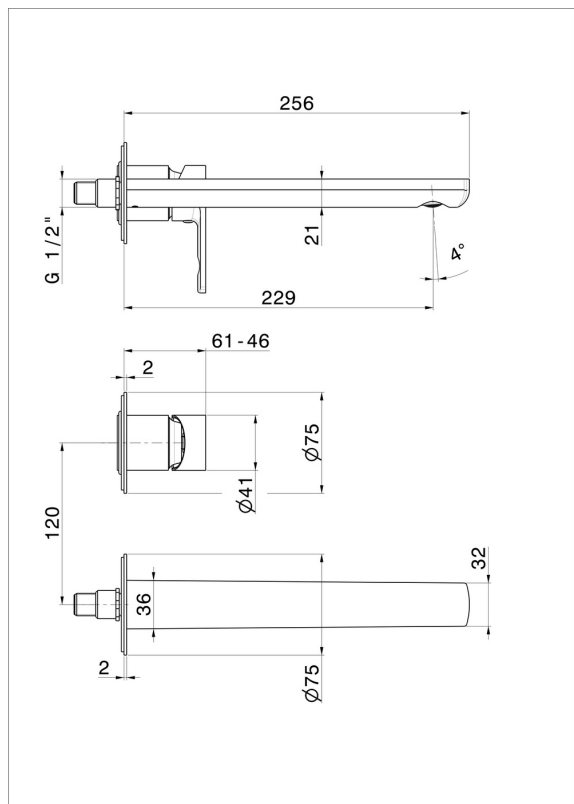

HAKA

72030E.59.067

Single lever wall mixer group - finish PVD Brushed Copper Bronze

External part. Without pop-up waste set

PVD Brushed Copper Bronze

FEATURES

Material	Brass
Technology	Save Water
Installation	Wall concealed part
Spout	Long spout
Hole type	2 holes
Control type	Single lever
Waste / Drain set	Without waste set
Water mixing	Mechanical
Required for installation	<u>27852.00.000</u>

TECHNICAL DRAWING

HAKA

72030E.59.067

Single lever wall mixer group - finish PVD Brushed Copper Bronze

AVAILABLE FINISHES

59.067

PVD Brushed Copper Bronze

01.014