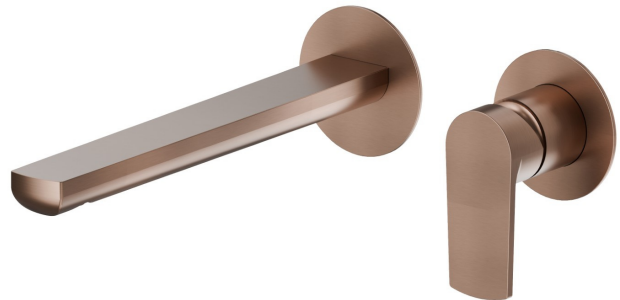

HAKA

72030E.59.067

Single lever wall mixer group - finish PVD Brushed Copper Bronze

External part. Without pop-up waste set

PVD Brushed Copper Bronze

FEATURES

Material	Brass
Technology	Save Water
Installation	Wall concealed part
Spout	Long spout
Hole type	2 holes
Control type	Single lever
Waste / Drain set	Without waste set
Water mixing	Mechanical
Required for installation	<u>27852.00.000</u>

TECHNICAL DRAWING

HAKA

72030E.59.067

Single lever wall mixer group - finish PVD Brushed Copper Bronze

AVAILABLE FINISHES

59.067

PVD Brushed Copper Bronze

01.014

finish Matt White

01.093

finish Matt Black

21.018

finish Chrome

59.064

finish PVD Brushed Gun Metal

59.066

finish PVD Brushed steel

59.097

finish PVD Brushed Gold