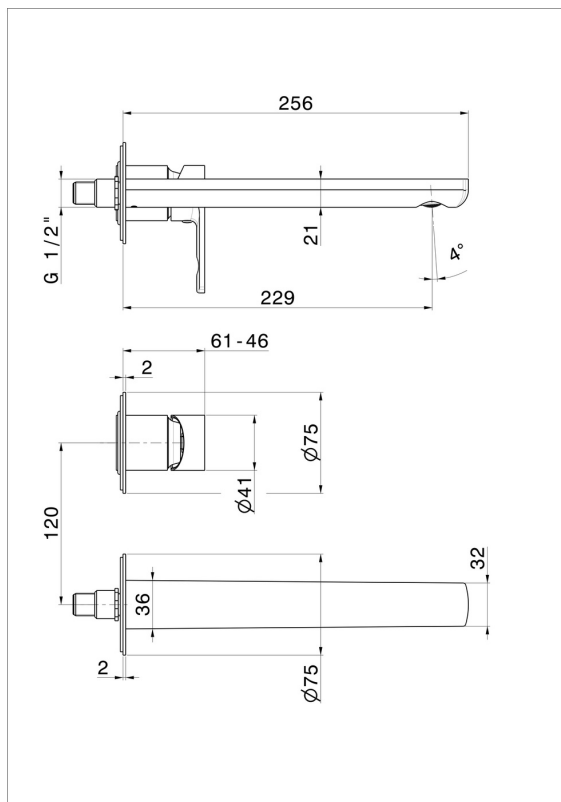

HAKA

72030E.59.097

Single lever wall mixer group - finish PVD Brushed Gold

External part. Without pop-up waste set

FEATURES

Material	Brass
Technology	Save Water
Installation	Wall concealed part
Spout	Long spout
Hole type	2 holes
Control type	Single lever
Waste / Drain set	Without waste set
Water mixing	Mechanical
Required for installation	<u>27852.00.000</u>

TECHNICAL DRAWING

 **AR Preview**
try it in your home

More Details
on our [website](#)

HAKA

72030E.59.097

Single lever wall mixer group - finish PVD Brushed Gold

AVAILABLE FINISHES

59.097