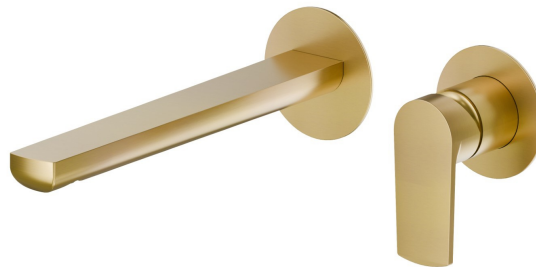

HAKA

72030E.59.097

Single lever wall mixer group - finish PVD Brushed Gold

External part. Without pop-up waste set

FEATURES

Material	Brass
Technology	Save Water
Installation	Wall concealed part
Spout	Long spout
Hole type	2 holes
Control type	Single lever
Waste / Drain set	Without waste set
Water mixing	Mechanical
Required for installation	<u>27852.00.000</u>

TECHNICAL DRAWING

 **AR Preview**
try it in your home

More Details
on our [website](#)

HAKA

72030E.59.097

Single lever wall mixer group - finish PVD Brushed Gold

AVAILABLE FINISHES

59.097

PVD Brushed Gold

01.014

finish Matt White

01.093

finish Matt Black

21.018

finish Chrome

59.064