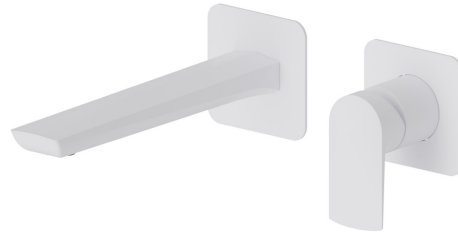

DELTA ZERO

72228E.01.014

Single lever wall mixer group - finish Matt White

Without pop-up waste set

FEATURES

Material	Brass
Technology	Save Water
Installation	Wall concealed part
Spout	Standard spout
Hole type	2 holes
Control type	Single lever
Waste / Drain set	Without waste set
Water mixing	Mechanical
Required for installation	<u>27852.00.000</u>

TECHNICAL DRAWING

DELTA ZERO

72228E.01.014

Single lever wall mixer group - finish Matt White

AVAILABLE FINISHES

01.014

Matt White

01.093