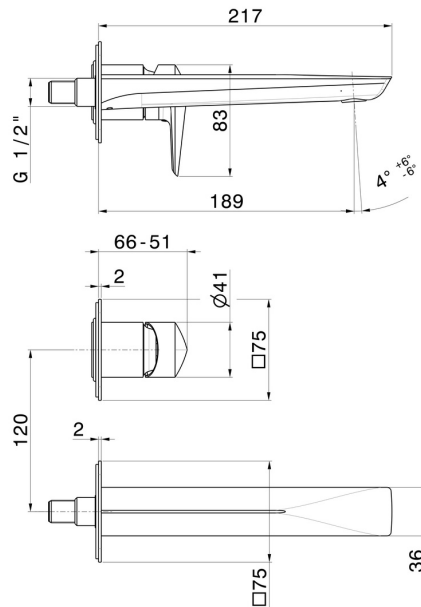

DELTA ZERO

72228E.01.014

Single lever wall mixer group - finish Matt White

Without pop-up waste set

FEATURES

Material	Brass
Technology	Save Water
Installation	Wall concealed part
Spout	Standard spout
Hole type	2 holes
Control type	Single lever
Waste / Drain set	Without waste set
Water mixing	Mechanical
Required for installation	<u>27852.00.000</u>

TECHNICAL DRAWING

DELTA ZERO

72228E.01.014

Single lever wall mixer group - finish Matt White

AVAILABLE FINISHES

01.014

Matt White

01.093