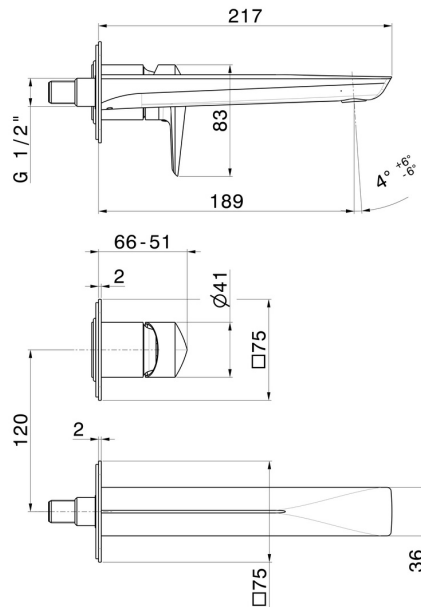

DELTA ZERO

72228E.01.093

Single lever wall mixer group - finish Matt Black

Without pop-up waste set

FEATURES

Material	Brass
Technology	Save Water
Installation	Wall concealed part
Spout	Standard spout
Hole type	2 holes
Control type	Single lever
Waste / Drain set	Without waste set
Water mixing	Mechanical
Required for installation	<u>27852.00.000</u>

TECHNICAL DRAWING

DELTA ZERO

72228E.01.093

Single lever wall mixer group - finish Matt Black

AVAILABLE FINISHES

01.093

Matt Black

01.014