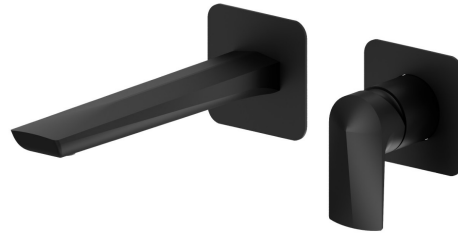

DELTA ZERO

72228E.01.093

Single lever wall mixer group - finish Matt Black

Without pop-up waste set

FEATURES

Material	Brass
Technology	Save Water
Installation	Wall concealed part
Spout	Standard spout
Hole type	2 holes
Control type	Single lever
Waste / Drain set	Without waste set
Water mixing	Mechanical
Required for installation	<u>27852.00.000</u>

TECHNICAL DRAWING

DELTA ZERO

72228E.01.093

Single lever wall mixer group - finish Matt Black

AVAILABLE FINISHES

01.093

Matt Black

01.014