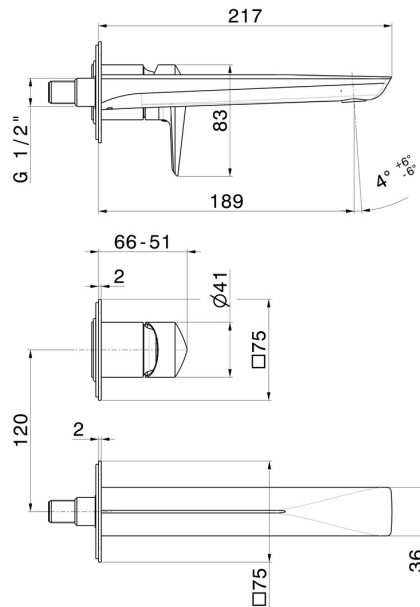

DELTA ZERO

72228E.21.018

Single lever wall mixer group - finish Chrome

Without pop-up waste set

Chrome

FEATURES

Material	Brass
Technology	Save Water
Installation	Wall concealed part
Spout	Standard spout
Hole type	2 holes
Control type	Single lever
Waste / Drain set	Without waste set
Water mixing	Mechanical
Required for installation	<u>27852.00.000</u>

TECHNICAL DRAWING

DELTA ZERO

72228E.21.018

Single lever wall mixer group - finish Chrome

AVAILABLE FINISHES

21.018

Chrome

01.014