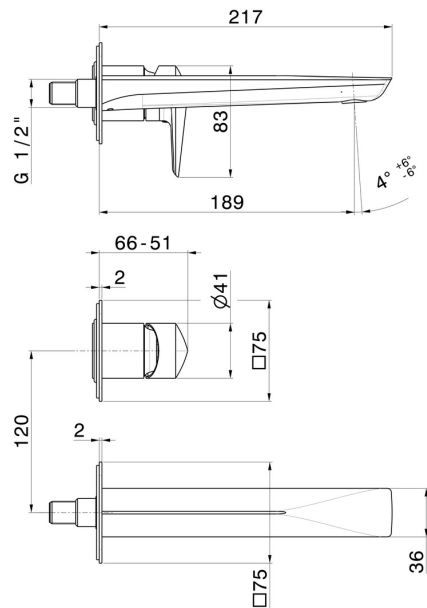

# DELTA ZERO

**72228E.58.061**

Single lever wall mixer group - finish PVD Copper Bronze

Without pop-up waste set

## FEATURES

Material	<b>Brass</b>
Technology	<b>Save Water</b>
Installation	<b>Wall concealed part</b>
Spout	<b>Standard spout</b>
Hole type	<b>2 holes</b>
Control type	<b>Single lever</b>
Waste / Drain set	<b>Without waste set</b>
Water mixing	<b>Mechanical</b>
Required for installation	<b><u>27852.00.000</u></b>

## TECHNICAL DRAWING

**DELTA ZERO**

**72228E.58.061**

Single lever wall mixer group - finish PVD Copper Bronze

**AVAILABLE FINISHES**

---

**58.061**

PVD Copper Bronze