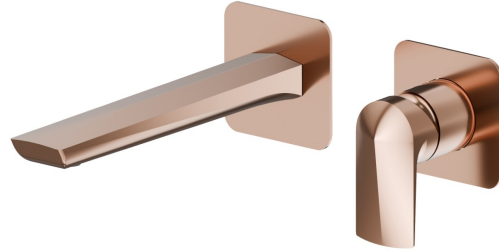

# DELTA ZERO

**72228E.58.061**

Single lever wall mixer group - finish PVD Copper Bronze

Without pop-up waste set

## FEATURES

Material	<b>Brass</b>
Technology	<b>Save Water</b>
Installation	<b>Wall concealed part</b>
Spout	<b>Standard spout</b>
Hole type	<b>2 holes</b>
Control type	<b>Single lever</b>
Waste / Drain set	<b>Without waste set</b>
Water mixing	<b>Mechanical</b>
Required for installation	<b><u>27852.00.000</u></b>

## TECHNICAL DRAWING

**DELTA ZERO**

**72228E.58.061**

Single lever wall mixer group - finish PVD Copper Bronze

**AVAILABLE FINISHES**

---

**58.061**

PVD Copper Bronze

**01.014**

finish Matt White

**01.093**

finish Matt Black

**21.018**

finish Chrome

**58.063**

finish PVD Gun Metal