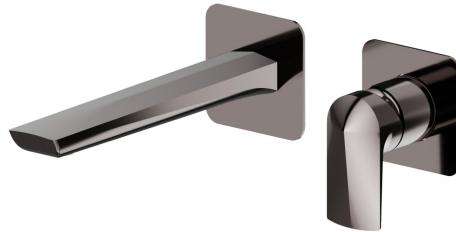

DELTA ZERO

72228E.58.063

Single lever wall mixer group - finish PVD Gun Metal

Without pop-up waste set

PVD Gun Metal

FEATURES

Material	Brass
Technology	Save Water
Installation	Wall concealed part
Spout	Standard spout
Hole type	2 holes
Control type	Single lever
Waste / Drain set	Without waste set
Water mixing	Mechanical
Required for installation	<u>27852.00.000</u>

TECHNICAL DRAWING

 **AR Preview**
try it in your home

More Details
on our [website](#)

DELTA ZERO

72228E.58.063

Single lever wall mixer group - finish PVD Gun Metal

AVAILABLE FINISHES

58.063

PVD Gun Metal

01.014

finish Matt White

01.093

finish Matt Black

21.018

finish Chrome

58.061