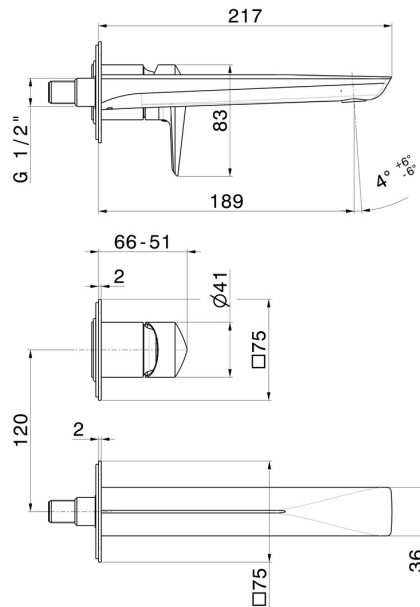

DELTA ZERO

72228E.58.063

Single lever wall mixer group - finish PVD Gun Metal

Without pop-up waste set

PVD Gun Metal

FEATURES

Material	Brass
Technology	Save Water
Installation	Wall concealed part
Spout	Standard spout
Hole type	2 holes
Control type	Single lever
Waste / Drain set	Without waste set
Water mixing	Mechanical
Required for installation	<u>27852.00.000</u>

TECHNICAL DRAWING

 **AR Preview**
try it in your home

More Details
on our [website](#)

DELTA ZERO

72228E.58.063

Single lever wall mixer group - finish PVD Gun Metal

AVAILABLE FINISHES

58.063