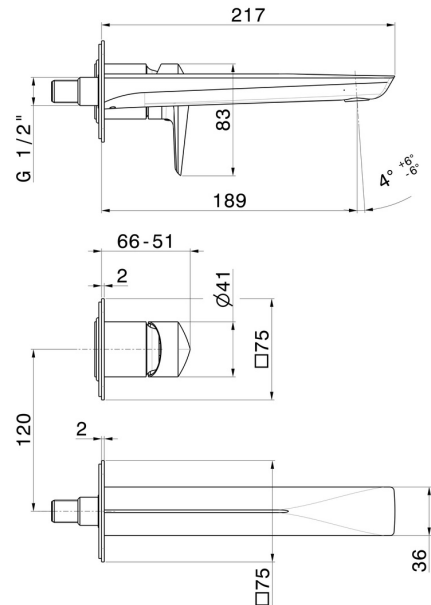

DELTA ZERO

72228E.59.064

Single lever wall mixer group - finish PVD Brushed Gun Metal

Without pop-up waste set

PVD Brushed Gun Metal

FEATURES

Material	Brass
Technology	Save Water
Installation	Wall concealed part
Spout	Standard spout
Hole type	2 holes
Control type	Single lever
Waste / Drain set	Without waste set
Water mixing	Mechanical
Required for installation	<u>27852.00.000</u>

TECHNICAL DRAWING

DELTA ZERO

72228E.59.064

Single lever wall mixer group - finish PVD Brushed Gun Metal

AVAILABLE FINISHES

59.064

PVD Brushed Gun Metal

01.014