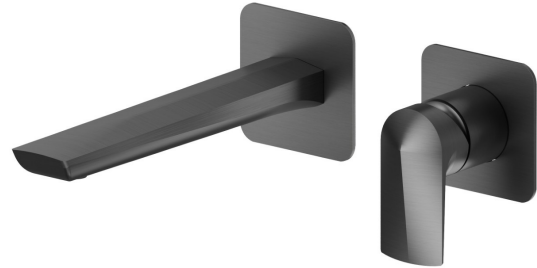

DELTA ZERO

72228E.59.064

Single lever wall mixer group - finish PVD Brushed Gun Metal

Without pop-up waste set

PVD Brushed Gun Metal

FEATURES

Material	Brass
Technology	Save Water
Installation	Wall concealed part
Spout	Standard spout
Hole type	2 holes
Control type	Single lever
Waste / Drain set	Without waste set
Water mixing	Mechanical
Required for installation	<u>27852.00.000</u>

TECHNICAL DRAWING

DELTA ZERO

72228E.59.064

Single lever wall mixer group - finish PVD Brushed Gun Metal

AVAILABLE FINISHES

59.064

PVD Brushed Gun Metal

01.014