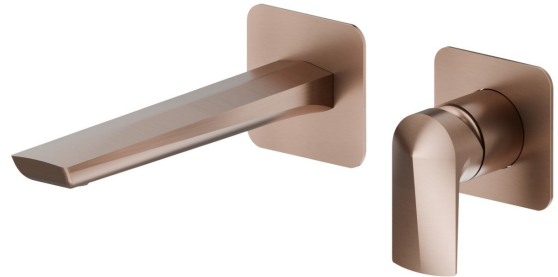

DELTA ZERO

72228E.59.067

Single lever wall mixer group - finish PVD Brushed Copper Bronze

Without pop-up waste set

FEATURES

Material	Brass
Technology	Save Water
Installation	Wall concealed part
Spout	Standard spout
Hole type	2 holes
Control type	Single lever
Waste / Drain set	Without waste set
Water mixing	Mechanical
Required for installation	<u>27852.00.000</u>

TECHNICAL DRAWING

DELTA ZERO

72228E.59.067

Single lever wall mixer group - finish PVD Brushed Copper Bronze

AVAILABLE FINISHES

59.067

PVD Brushed Copper Bronze

01.014

finish Matt White

01.093

finish Matt Black

21.018

finish Chrome

58.061

finish PVD Copper Bronze

58.063