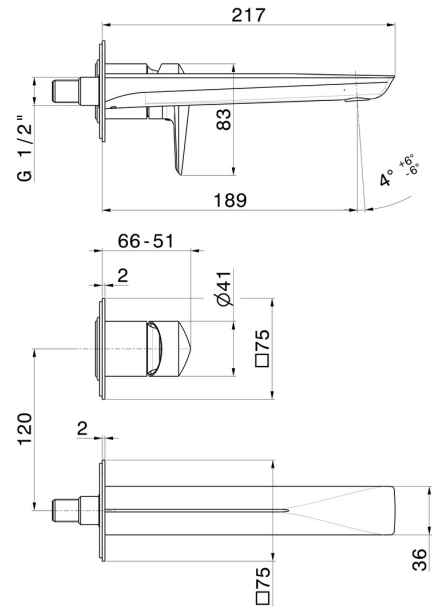

DELTA ZERO

72228E.59.067

Single lever wall mixer group - finish PVD Brushed Copper Bronze

Without pop-up waste set

FEATURES

Material	Brass
Technology	Save Water
Installation	Wall concealed part
Spout	Standard spout
Hole type	2 holes
Control type	Single lever
Waste / Drain set	Without waste set
Water mixing	Mechanical
Required for installation	<u>27852.00.000</u>

TECHNICAL DRAWING

DELTA ZERO

72228E.59.067

Single lever wall mixer group - finish PVD Brushed Copper Bronze

AVAILABLE FINISHES

59.067

PVD Brushed Copper Bronze

01.014