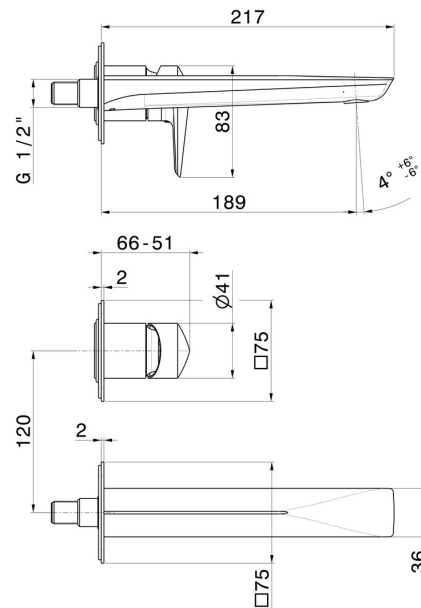

DELTA ZERO

72228E.59.097

Single lever wall mixer group - finish PVD Brushed Gold

Without pop-up waste set

FEATURES

Material	Brass
Technology	Save Water
Installation	Wall concealed part
Spout	Standard spout
Hole type	2 holes
Control type	Single lever
Waste / Drain set	Without waste set
Water mixing	Mechanical
Required for installation	<u>27852.00.000</u>

TECHNICAL DRAWING

DELTA ZERO

72228E.59.097

Single lever wall mixer group - finish PVD Brushed Gold

AVAILABLE FINISHES

59.097

PVD Brushed Gold

01.014