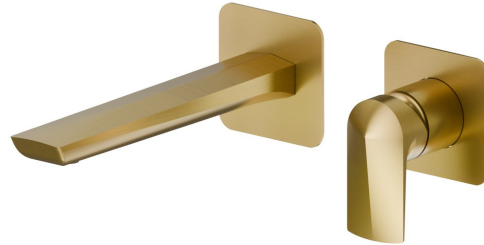

DELTA ZERO

72228E.59.097

Single lever wall mixer group - finish PVD Brushed Gold

Without pop-up waste set

FEATURES

Material	Brass
Technology	Save Water
Installation	Wall concealed part
Spout	Standard spout
Hole type	2 holes
Control type	Single lever
Waste / Drain set	Without waste set
Water mixing	Mechanical
Required for installation	<u>27852.00.000</u>

TECHNICAL DRAWING

DELTA ZERO

72228E.59.097

Single lever wall mixer group - finish PVD Brushed Gold

AVAILABLE FINISHES

59.097

PVD Brushed Gold

01.014

finish Matt White

01.093

finish Matt Black

21.018

finish Chrome

58.061

finish PVD Copper Bronze

58.063