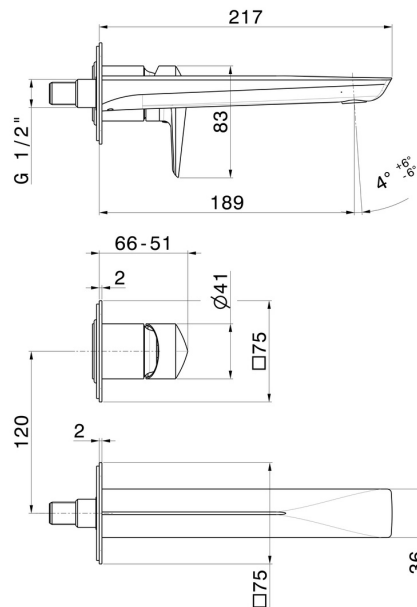

DELTA ZERO

72228E.61.020

Single lever wall mixer group - finish PVD Glossy Gold

Without pop-up waste set

FEATURES

Material	Brass
Technology	Save Water
Installation	Wall concealed part
Spout	Standard spout
Hole type	2 holes
Control type	Single lever
Waste / Drain set	Without waste set
Water mixing	Mechanical
Required for installation	<u>27852.00.000</u>

TECHNICAL DRAWING

DELTA ZERO

72228E.61.020

Single lever wall mixer group - finish PVD Glossy Gold

AVAILABLE FINISHES

61.020

PVD Glossy Gold

01.014