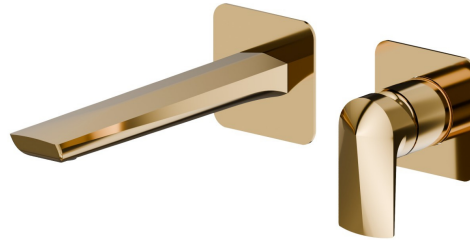

DELTA ZERO

72228E.61.020

Single lever wall mixer group - finish PVD Glossy Gold

Without pop-up waste set

FEATURES

Material	Brass
Technology	Save Water
Installation	Wall concealed part
Spout	Standard spout
Hole type	2 holes
Control type	Single lever
Waste / Drain set	Without waste set
Water mixing	Mechanical
Required for installation	<u>27852.00.000</u>

TECHNICAL DRAWING

DELTA ZERO

72228E.61.020

Single lever wall mixer group - finish PVD Glossy Gold

AVAILABLE FINISHES

61.020

PVD Glossy Gold

01.014

finish Matt White

01.093

finish Matt Black

21.018

finish Chrome

58.061

finish PVD Copper Bronze

58.063