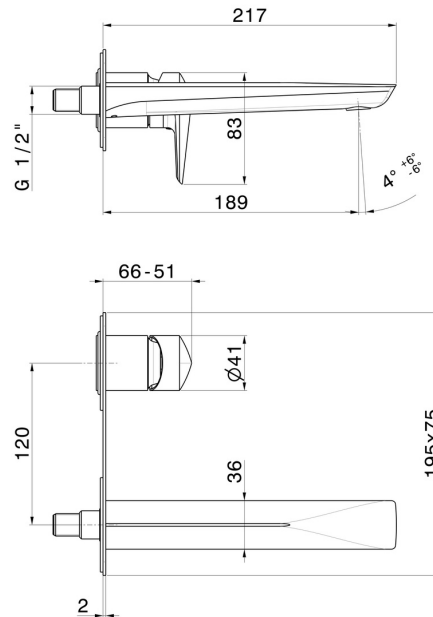

TECHNICAL DRAWING

AR Preview
try it in your home

More Details
on our [website](#)