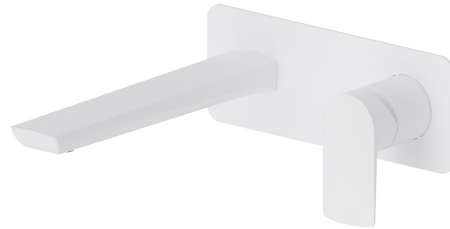

# DELTA ZERO

## 72229E.01.014

Single lever wall mixer group - finish Matt White

Single cover plate. External part. Without pop-up waste set.

### FEATURES

Material	<b>Brass</b>
Technology	<b>Save Water</b>
Installation	<b>Wall concealed part</b>
Spout	<b>Standard spout</b>
Hole type	<b>2 holes</b>
Control type	<b>Single lever</b>
Waste / Drain set	<b>Without waste set</b>
Water mixing	<b>Mechanical</b>
Required for installation	<b><u>27852.00.000</u></b>

### TECHNICAL DRAWING

 **AR Preview**  
try it in your home

**More Details**  
on our [website](#)

**DELTA ZERO**

**72229E.01.014**

Single lever wall mixer group - finish Matt White

**AVAILABLE FINISHES**

---