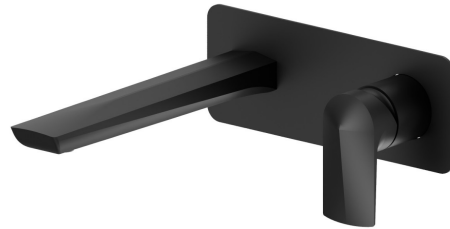

DELTA ZERO

72229E.01.093

Single lever wall mixer group - finish Matt Black

Single cover plate. External part. Without pop-up waste set.

FEATURES

Material	Brass
Technology	Save Water
Installation	Wall concealed part
Spout	Standard spout
Hole type	2 holes
Control type	Single lever
Waste / Drain set	Without waste set
Water mixing	Mechanical
Required for installation	<u>27852.00.000</u>

TECHNICAL DRAWING

 **AR Preview**
try it in your home

More Details
on our [website](#)

DELTA ZERO

72229E.01.093

Single lever wall mixer group - finish Matt Black

AVAILABLE FINISHES

01.093

Matt Black

01.014

finish Matt White

21.018

finish Chrome

58.061

finish PVD Copper Bronze

58.063