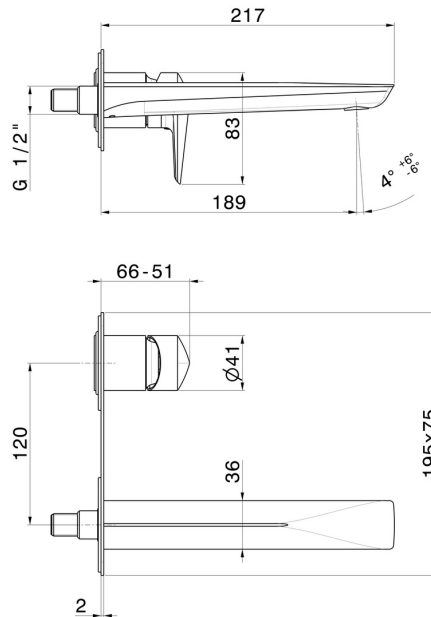

DELTA ZERO

72229E.01.093

Single lever wall mixer group - finish Matt Black

Single cover plate. External part. Without pop-up waste set.

FEATURES

Material	Brass
Technology	Save Water
Installation	Wall concealed part
Spout	Standard spout
Hole type	2 holes
Control type	Single lever
Waste / Drain set	Without waste set
Water mixing	Mechanical
Required for installation	<u>27852.00.000</u>

TECHNICAL DRAWING

 **AR Preview**
try it in your home

More Details
on our [website](#)

DELTA ZERO

72229E.01.093

Single lever wall mixer group - finish Matt Black

AVAILABLE FINISHES

01.093