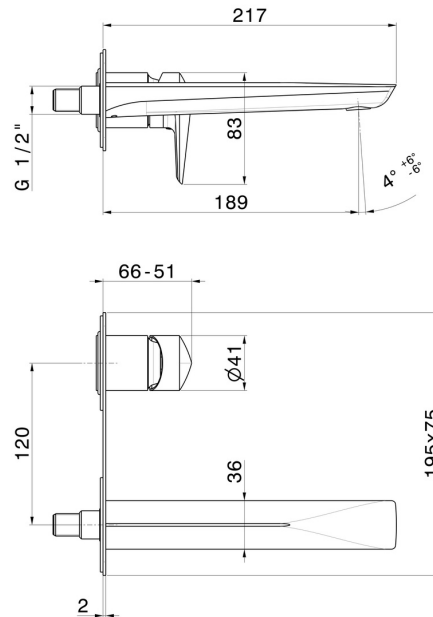

DELTA ZERO

72229E.21.018

Single lever wall mixer group - finish Chrome

Single cover plate. External part. Without pop-up waste set.

Chrome

FEATURES

Material	Brass
Technology	Save Water
Installation	Wall concealed part
Spout	Standard spout
Hole type	2 holes
Control type	Single lever
Waste / Drain set	Without waste set
Water mixing	Mechanical
Required for installation	<u>27852.00.000</u>

TECHNICAL DRAWING

 **AR Preview**
try it in your home

More Details
on our [website](#)

DELTA ZERO

72229E.21.018

Single lever wall mixer group - finish Chrome

AVAILABLE FINISHES

21.018