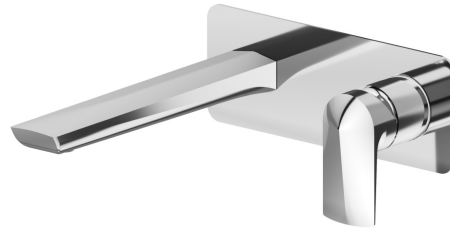

DELTA ZERO

72229E.21.018

Single lever wall mixer group - finish Chrome

Single cover plate. External part. Without pop-up waste set.

Chrome

FEATURES

Material	Brass
Technology	Save Water
Installation	Wall concealed part
Spout	Standard spout
Hole type	2 holes
Control type	Single lever
Waste / Drain set	Without waste set
Water mixing	Mechanical
Required for installation	<u>27852.00.000</u>

TECHNICAL DRAWING

 **AR Preview**
try it in your home

More Details
on our [website](#)

DELTA ZERO

72229E.21.018

Single lever wall mixer group - finish Chrome

AVAILABLE FINISHES

21.018