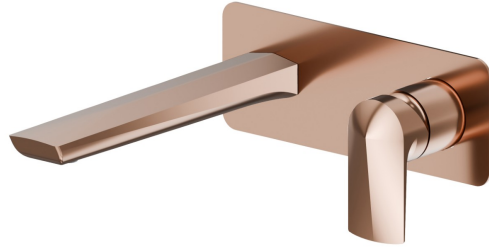

DELTA ZERO

72229E.58.061

Single lever wall mixer group - finish PVD Copper Bronze

Single cover plate. External part. Without pop-up waste set.

PVD Copper Bronze

FEATURES

Material	Brass
Technology	Save Water
Installation	Wall concealed part
Spout	Standard spout
Hole type	2 holes
Control type	Single lever
Waste / Drain set	Without waste set
Water mixing	Mechanical
Required for installation	<u>27852.00.000</u>

TECHNICAL DRAWING

DELTA ZERO

72229E.58.061

Single lever wall mixer group - finish PVD Copper Bronze

AVAILABLE FINISHES

58.061

PVD Copper Bronze

01.014