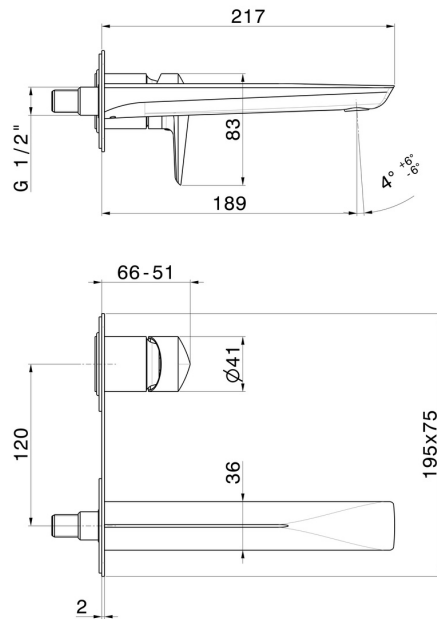

DELTA ZERO

72229E.58.061

Single lever wall mixer group - finish PVD Copper Bronze

Single cover plate. External part. Without pop-up waste set.

PVD Copper Bronze

FEATURES

Material	Brass
Technology	Save Water
Installation	Wall concealed part
Spout	Standard spout
Hole type	2 holes
Control type	Single lever
Waste / Drain set	Without waste set
Water mixing	Mechanical
Required for installation	<u>27852.00.000</u>

TECHNICAL DRAWING

DELTA ZERO

72229E.58.061

Single lever wall mixer group - finish PVD Copper Bronze

AVAILABLE FINISHES

58.061

PVD Copper Bronze

01.014