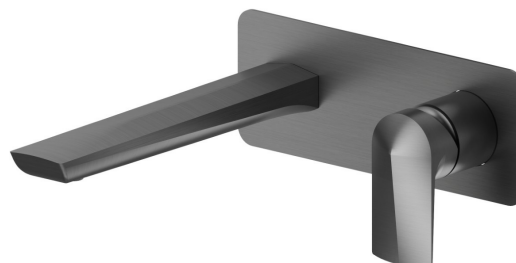

# DELTA ZERO

**72229E.59.064**

Single lever wall mixer group - finish PVD Brushed Gun Metal

Single cover plate. External part. Without pop-up waste set.

## FEATURES

Material	<b>Brass</b>
Technology	<b>Save Water</b>
Installation	<b>Wall concealed part</b>
Spout	<b>Standard spout</b>
Hole type	<b>2 holes</b>
Control type	<b>Single lever</b>
Waste / Drain set	<b>Without waste set</b>
Water mixing	<b>Mechanical</b>
Required for installation	<b><u>27852.00.000</u></b>

## TECHNICAL DRAWING

**DELTA ZERO**

**72229E.59.064**

Single lever wall mixer group - finish PVD Brushed Gun Metal

**AVAILABLE FINISHES**

---

**59.064**

PVD Brushed Gun Metal