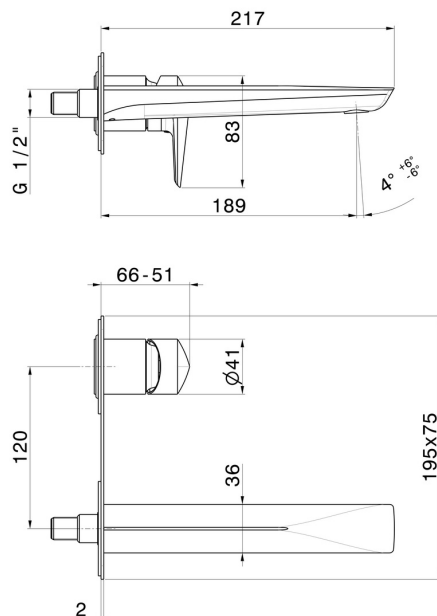

# DELTA ZERO

**72229E.59.064**

Single lever wall mixer group - finish PVD Brushed Gun Metal

Single cover plate. External part. Without pop-up waste set.

## FEATURES

Material	<b>Brass</b>
Technology	<b>Save Water</b>
Installation	<b>Wall concealed part</b>
Spout	<b>Standard spout</b>
Hole type	<b>2 holes</b>
Control type	<b>Single lever</b>
Waste / Drain set	<b>Without waste set</b>
Water mixing	<b>Mechanical</b>
Required for installation	<b><u>27852.00.000</u></b>

## TECHNICAL DRAWING

**DELTA ZERO**

**72229E.59.064**

Single lever wall mixer group - finish PVD Brushed Gun Metal

**AVAILABLE FINISHES**

---

**59.064**

PVD Brushed Gun Metal