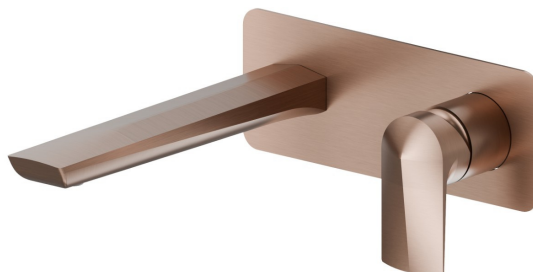

DELTA ZERO

72229E.59.067

Single lever wall mixer group - finish PVD Brushed Copper Bronze

Single cover plate. External part. Without pop-up waste set.

PVD Brushed Copper Bronze

FEATURES

Material	Brass
Technology	Save Water
Installation	Wall concealed part
Spout	Standard spout
Hole type	2 holes
Control type	Single lever
Waste / Drain set	Without waste set
Water mixing	Mechanical
Required for installation	<u>27852.00.000</u>

TECHNICAL DRAWING

DELTA ZERO

72229E.59.067

Single lever wall mixer group - finish PVD Brushed Copper Bronze

AVAILABLE FINISHES

59.067

PVD Brushed Copper Bronze

01.014

finish Matt White

01.093

finish Matt Black

21.018

finish Chrome

58.061

finish PVD Copper Bronze

58.063