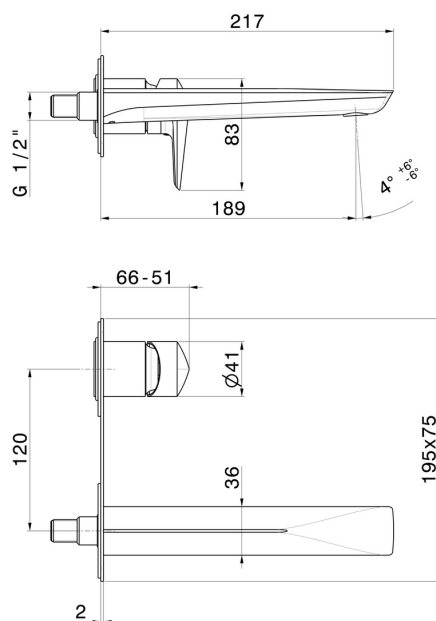

DELTA ZERO

72229E.59.067

Single lever wall mixer group - finish PVD Brushed Copper Bronze

Single cover plate. External part. Without pop-up waste set.

PVD Brushed Copper Bronze

FEATURES

Material	Brass
Technology	Save Water
Installation	Wall concealed part
Spout	Standard spout
Hole type	2 holes
Control type	Single lever
Waste / Drain set	Without waste set
Water mixing	Mechanical
Required for installation	<u>27852.00.000</u>

TECHNICAL DRAWING

DELTA ZERO

72229E.59.067

Single lever wall mixer group - finish PVD Brushed Copper Bronze

AVAILABLE FINISHES

59.067

PVD Brushed Copper Bronze

01.014