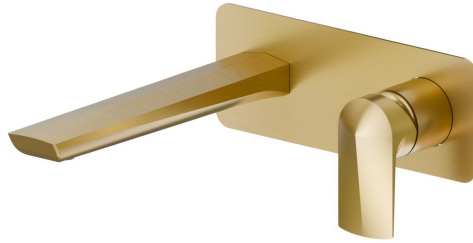

# DELTA ZERO

**72229E.59.097**

Single lever wall mixer group - finish PVD Brushed Gold

Single cover plate. External part. Without pop-up waste set.

PVD Brushed Gold

## FEATURES

Material	<b>Brass</b>
Technology	<b>Save Water</b>
Installation	<b>Wall concealed part</b>
Spout	<b>Standard spout</b>
Hole type	<b>2 holes</b>
Control type	<b>Single lever</b>
Waste / Drain set	<b>Without waste set</b>
Water mixing	<b>Mechanical</b>
Required for installation	<b><u>27852.00.000</u></b>

## TECHNICAL DRAWING

**DELTA ZERO**

**72229E.59.097**

Single lever wall mixer group - finish PVD Brushed Gold

**AVAILABLE FINISHES**

---

**59.097**

PVD Brushed Gold