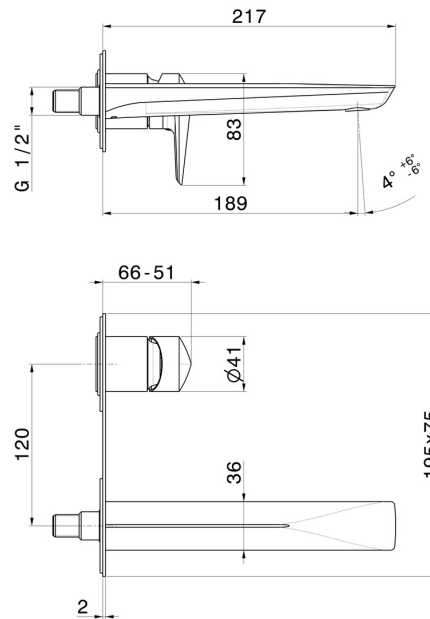

# DELTA ZERO

**72229E.59.097**

Single lever wall mixer group - finish PVD Brushed Gold

Single cover plate. External part. Without pop-up waste set.

PVD Brushed Gold

## FEATURES

Material	<b>Brass</b>
Technology	<b>Save Water</b>
Installation	<b>Wall concealed part</b>
Spout	<b>Standard spout</b>
Hole type	<b>2 holes</b>
Control type	<b>Single lever</b>
Waste / Drain set	<b>Without waste set</b>
Water mixing	<b>Mechanical</b>
Required for installation	<b><u>27852.00.000</u></b>

## TECHNICAL DRAWING

**DELTA ZERO**

**72229E.59.097**

Single lever wall mixer group - finish PVD Brushed Gold

**AVAILABLE FINISHES**

---

**59.097**

PVD Brushed Gold