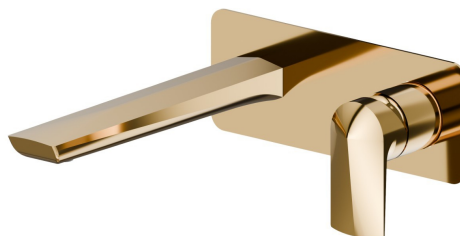

DELTA ZERO

72229E.61.020

Single lever wall mixer group - finish PVD Glossy Gold

Single cover plate. External part. Without pop-up waste set.

SAVE WATER

PVD Glossy Gold

FEATURES

Material	Brass
Technology	Save Water
Installation	Wall concealed part
Spout	Standard spout
Hole type	2 holes
Control type	Single lever
Waste / Drain set	Without waste set
Water mixing	Mechanical
Required for installation	<u>27852.00.000</u>

TECHNICAL DRAWING

AR Preview
try it in your home

More Details
on our [website](#)

DELTA ZERO

72229E.61.020

Single lever wall mixer group - finish PVD Glossy Gold

AVAILABLE FINISHES

61.020

PVD Glossy Gold

01.014

finish Matt White

01.093

finish Matt Black

21.018

finish Chrome

58.061