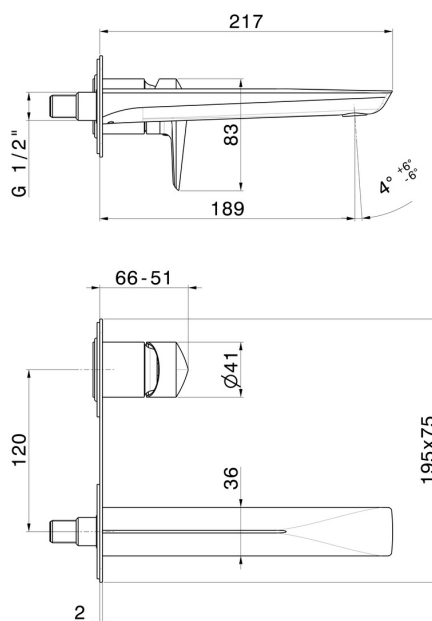

DELTA ZERO

72229E.61.020

Single lever wall mixer group - finish PVD Glossy Gold

Single cover plate. External part. Without pop-up waste set.

SAVE WATER

PVD Glossy Gold

FEATURES

Material	Brass
Technology	Save Water
Installation	Wall concealed part
Spout	Standard spout
Hole type	2 holes
Control type	Single lever
Waste / Drain set	Without waste set
Water mixing	Mechanical
Required for installation	<u>27852.00.000</u>

TECHNICAL DRAWING

AR Preview
try it in your home

More Details
on our [website](#)

DELTA ZERO

72229E.61.020

Single lever wall mixer group - finish PVD Glossy Gold

AVAILABLE FINISHES

61.020