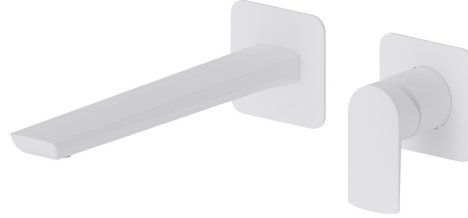

# DELTA ZERO

## 72230E.01.014

Single lever wall mixer group - finish Matt White

Single cover plate. External part. Without pop-up waste set.

### FEATURES

Material	<b>Brass</b>
Technology	<b>Save Water</b>
Installation	<b>Wall concealed part</b>
Spout	<b>Long spout</b>
Hole type	<b>2 holes</b>
Control type	<b>Single lever</b>
Waste / Drain set	<b>Without waste set</b>
Water mixing	<b>Mechanical</b>
Required for installation	<b><u>27852.00.000</u></b>

### TECHNICAL DRAWING

**DELTA ZERO**

**72230E.01.014**

Single lever wall mixer group - finish Matt White

**AVAILABLE FINISHES**

---

**01.014**

Matt White