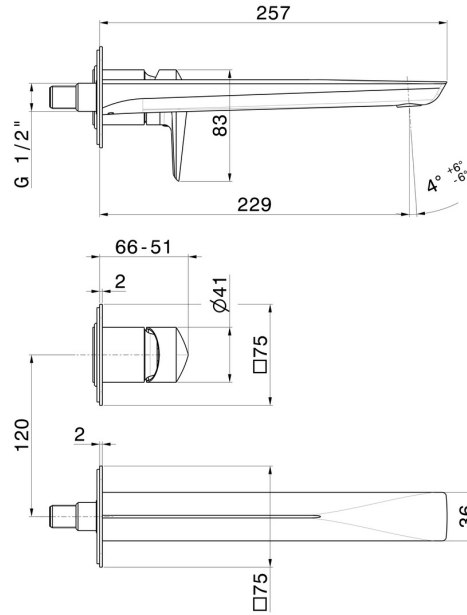

TECHNICAL DRAWING