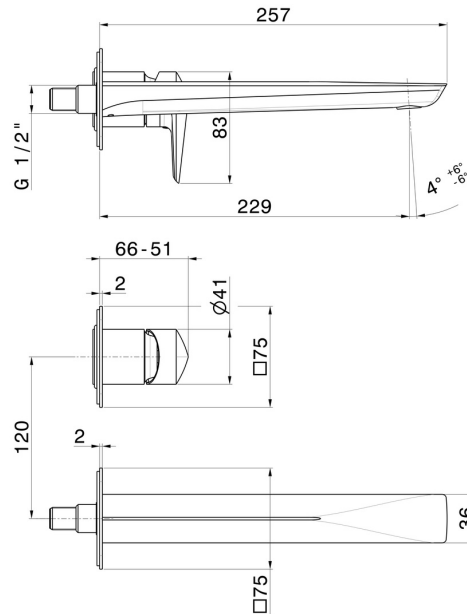

DELTA ZERO

72230E.01.093

Single lever wall mixer group - finish Matt Black

Single cover plate. External part. Without pop-up waste set.

FEATURES

Material	Brass
Technology	Save Water
Installation	Wall concealed part
Spout	Long spout
Hole type	2 holes
Control type	Single lever
Waste / Drain set	Without waste set
Water mixing	Mechanical
Required for installation	<u>27852.00.000</u>

TECHNICAL DRAWING

DELTA ZERO

72230E.01.093

Single lever wall mixer group - finish Matt Black

AVAILABLE FINISHES

01.093

Matt Black

01.014