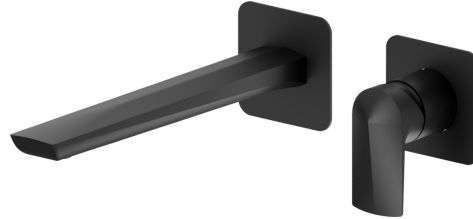

DELTA ZERO

72230E.01.093

Single lever wall mixer group - finish Matt Black

Single cover plate. External part. Without pop-up waste set.

FEATURES

Material	Brass
Technology	Save Water
Installation	Wall concealed part
Spout	Long spout
Hole type	2 holes
Control type	Single lever
Waste / Drain set	Without waste set
Water mixing	Mechanical
Required for installation	<u>27852.00.000</u>

TECHNICAL DRAWING

DELTA ZERO

72230E.01.093

Single lever wall mixer group - finish Matt Black

AVAILABLE FINISHES

01.093

Matt Black

01.014