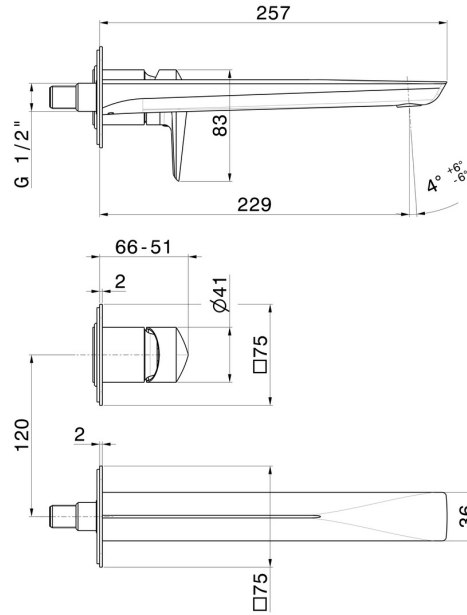

DELTA ZERO

72230E.21.018

Single lever wall mixer group - finish Chrome

Single cover plate. External part. Without pop-up waste set.

FEATURES

Material	Brass
Technology	Save Water
Installation	Wall concealed part
Spout	Long spout
Hole type	2 holes
Control type	Single lever
Waste / Drain set	Without waste set
Water mixing	Mechanical
Required for installation	<u>27852.00.000</u>

TECHNICAL DRAWING

DELTA ZERO

72230E.21.018

Single lever wall mixer group - finish Chrome

AVAILABLE FINISHES

21.018

Chrome

01.014