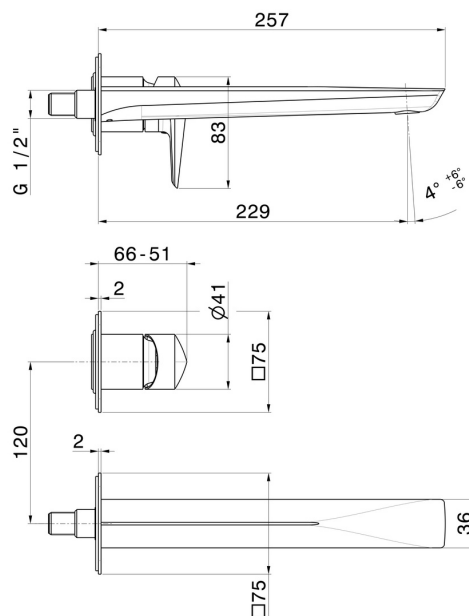

# DELTA ZERO

**72230E.58.061**

Single lever wall mixer group - finish PVD Copper Bronze

Single cover plate. External part. Without pop-up waste set.

PVD Copper Bronze

## FEATURES

Material	<b>Brass</b>
Technology	<b>Save Water</b>
Installation	<b>Wall concealed part</b>
Spout	<b>Long spout</b>
Hole type	<b>2 holes</b>
Control type	<b>Single lever</b>
Waste / Drain set	<b>Without waste set</b>
Water mixing	<b>Mechanical</b>
Required for installation	<b><u>27852.00.000</u></b>

## TECHNICAL DRAWING

**DELTA ZERO**

**72230E.58.061**

Single lever wall mixer group - finish PVD Copper Bronze

**AVAILABLE FINISHES**

---

**58.061**

PVD Copper Bronze