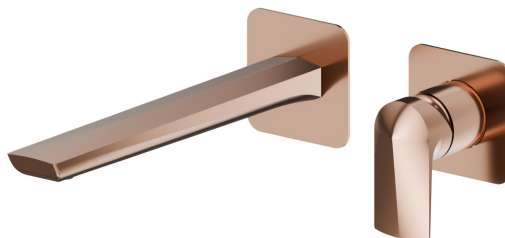

# DELTA ZERO

**72230E.58.061**

Single lever wall mixer group - finish PVD Copper Bronze

Single cover plate. External part. Without pop-up waste set.

PVD Copper Bronze

## FEATURES

Material	<b>Brass</b>
Technology	<b>Save Water</b>
Installation	<b>Wall concealed part</b>
Spout	<b>Long spout</b>
Hole type	<b>2 holes</b>
Control type	<b>Single lever</b>
Waste / Drain set	<b>Without waste set</b>
Water mixing	<b>Mechanical</b>
Required for installation	<b><u>27852.00.000</u></b>

## TECHNICAL DRAWING

**DELTA ZERO**

**72230E.58.061**

Single lever wall mixer group - finish PVD Copper Bronze

**AVAILABLE FINISHES**

---

**58.061**

PVD Copper Bronze

**01.014**

finish Matt White

**01.093**

finish Matt Black

**21.018**

finish Chrome

**58.063**

finish PVD Gun Metal