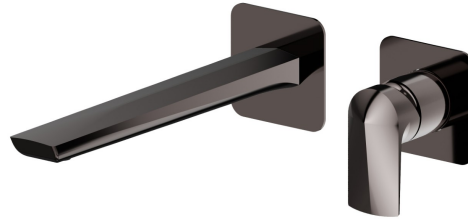

DELTA ZERO

72230E.58.063

Single lever wall mixer group - finish PVD Gun Metal

Single cover plate. External part. Without pop-up waste set.

PVD Gun Metal

FEATURES

Material	Brass
Technology	Save Water
Installation	Wall concealed part
Spout	Long spout
Hole type	2 holes
Control type	Single lever
Waste / Drain set	Without waste set
Water mixing	Mechanical
Required for installation	<u>27852.00.000</u>

TECHNICAL DRAWING

DELTA ZERO

72230E.58.063

Single lever wall mixer group - finish PVD Gun Metal

AVAILABLE FINISHES

58.063

PVD Gun Metal

01.014