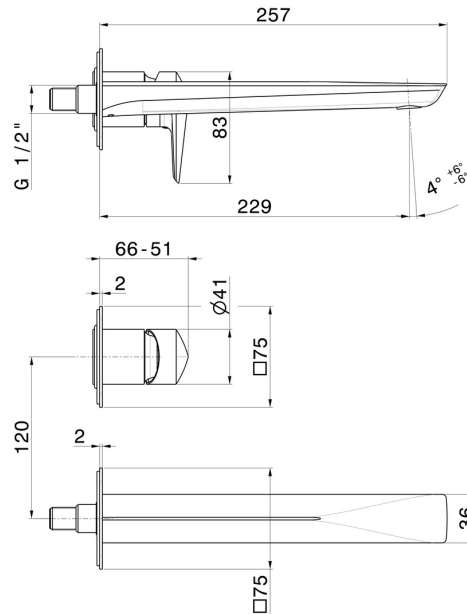

DELTA ZERO

72230E.58.063

Single lever wall mixer group - finish PVD Gun Metal

Single cover plate. External part. Without pop-up waste set.

PVD Gun Metal

FEATURES

Material	Brass
Technology	Save Water
Installation	Wall concealed part
Spout	Long spout
Hole type	2 holes
Control type	Single lever
Waste / Drain set	Without waste set
Water mixing	Mechanical
Required for installation	<u>27852.00.000</u>

TECHNICAL DRAWING

DELTA ZERO

72230E.58.063

Single lever wall mixer group - finish PVD Gun Metal

AVAILABLE FINISHES

58.063

PVD Gun Metal

01.014