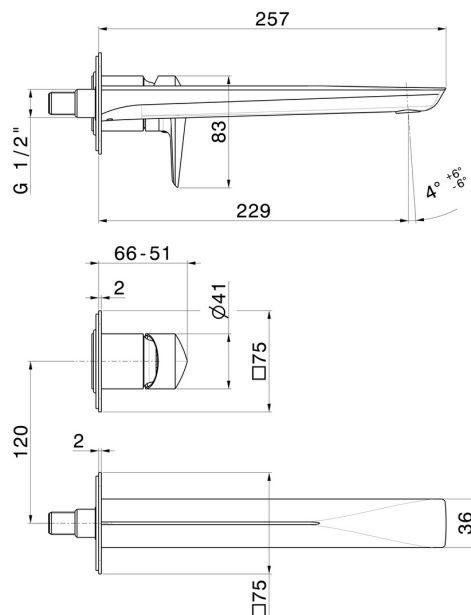

DELTA ZERO

72230E.59.064

Single lever wall mixer group - finish PVD Brushed Gun Metal

Single cover plate. External part. Without pop-up waste set.

PVD Brushed Gun Metal

FEATURES

Material	Brass
Technology	Save Water
Installation	Wall concealed part
Spout	Long spout
Hole type	2 holes
Control type	Single lever
Waste / Drain set	Without waste set
Water mixing	Mechanical
Required for installation	<u>27852.00.000</u>

TECHNICAL DRAWING

DELTA ZERO

72230E.59.064

Single lever wall mixer group - finish PVD Brushed Gun Metal

AVAILABLE FINISHES

59.064

PVD Brushed Gun Metal

01.014