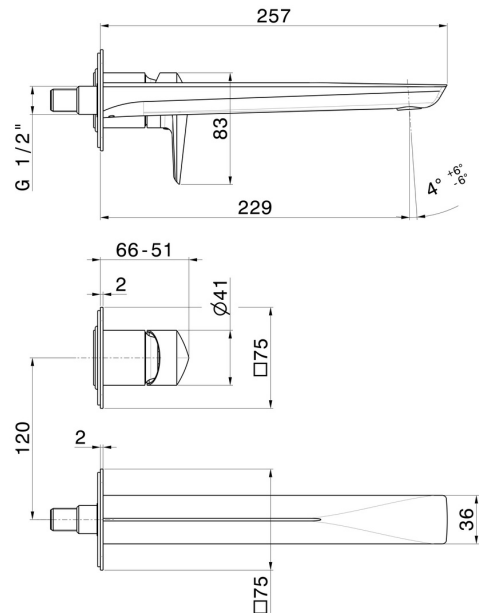

# DELTA ZERO

**72230E.59.067**

Single lever wall mixer group - finish PVD Brushed Copper Bronze

Single cover plate. External part. Without pop-up waste set.

## FEATURES

Material	<b>Brass</b>
Technology	<b>Save Water</b>
Installation	<b>Wall concealed part</b>
Spout	<b>Long spout</b>
Hole type	<b>2 holes</b>
Control type	<b>Single lever</b>
Waste / Drain set	<b>Without waste set</b>
Water mixing	<b>Mechanical</b>
Required for installation	<b><u>27852.00.000</u></b>

## TECHNICAL DRAWING

**DELTA ZERO**

**72230E.59.067**

Single lever wall mixer group - finish PVD Brushed Copper Bronze

**AVAILABLE FINISHES**

---

**59.067**

PVD Brushed Copper Bronze