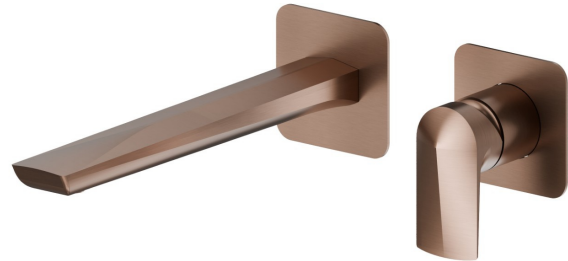

# DELTA ZERO

**72230E.59.067**

Single lever wall mixer group - finish PVD Brushed Copper Bronze

Single cover plate. External part. Without pop-up waste set.

## FEATURES

Material	<b>Brass</b>
Technology	<b>Save Water</b>
Installation	<b>Wall concealed part</b>
Spout	<b>Long spout</b>
Hole type	<b>2 holes</b>
Control type	<b>Single lever</b>
Waste / Drain set	<b>Without waste set</b>
Water mixing	<b>Mechanical</b>
Required for installation	<b><u>27852.00.000</u></b>

## TECHNICAL DRAWING

**DELTA ZERO**

**72230E.59.067**

Single lever wall mixer group - finish PVD Brushed Copper Bronze

**AVAILABLE FINISHES**

---

**59.067**

PVD Brushed Copper Bronze