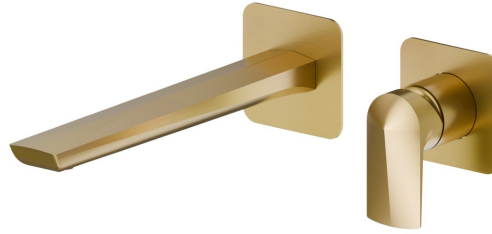

DELTA ZERO

72230E.59.097

Single lever wall mixer group - finish PVD Brushed Gold

Single cover plate. External part. Without pop-up waste set.

PVD Brushed Gold

FEATURES

Material	Brass
Technology	Save Water
Installation	Wall concealed part
Spout	Long spout
Hole type	2 holes
Control type	Single lever
Waste / Drain set	Without waste set
Water mixing	Mechanical
Required for installation	<u>27852.00.000</u>

TECHNICAL DRAWING

DELTA ZERO

72230E.59.097

Single lever wall mixer group - finish PVD Brushed Gold

AVAILABLE FINISHES

59.097

PVD Brushed Gold

01.014

finish Matt White

01.093

finish Matt Black

21.018

finish Chrome

58.061

finish PVD Copper Bronze

58.063