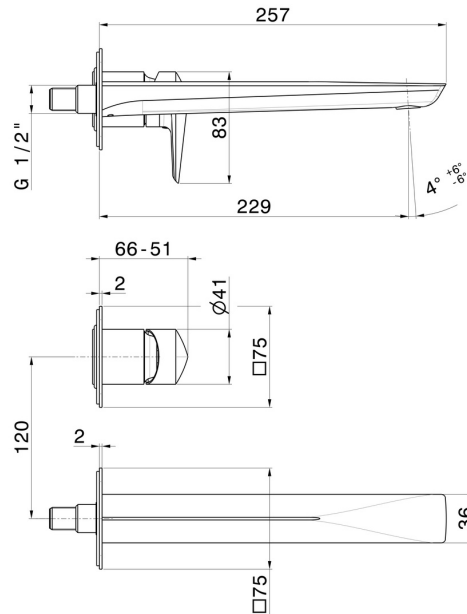

DELTA ZERO

72230E.59.097

Single lever wall mixer group - finish PVD Brushed Gold

Single cover plate. External part. Without pop-up waste set.

PVD Brushed Gold

FEATURES

Material	Brass
Technology	Save Water
Installation	Wall concealed part
Spout	Long spout
Hole type	2 holes
Control type	Single lever
Waste / Drain set	Without waste set
Water mixing	Mechanical
Required for installation	<u>27852.00.000</u>

TECHNICAL DRAWING

DELTA ZERO

72230E.59.097

Single lever wall mixer group - finish PVD Brushed Gold

AVAILABLE FINISHES

59.097

PVD Brushed Gold

01.014