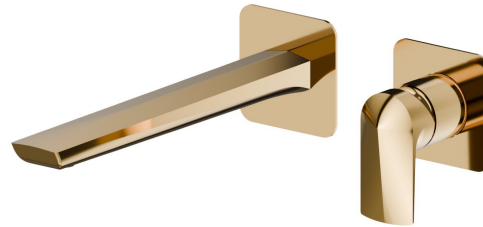

# DELTA ZERO

**72230E.61.020**

Single lever wall mixer group - finish PVD Glossy Gold

Single cover plate. External part. Without pop-up waste set.

PVD Glossy Gold

## FEATURES

Material	<b>Brass</b>
Technology	<b>Save Water</b>
Installation	<b>Wall concealed part</b>
Spout	<b>Long spout</b>
Hole type	<b>2 holes</b>
Control type	<b>Single lever</b>
Waste / Drain set	<b>Without waste set</b>
Water mixing	<b>Mechanical</b>
Required for installation	<b><u>27852.00.000</u></b>

## TECHNICAL DRAWING

**DELTA ZERO**

**72230E.61.020**

Single lever wall mixer group - finish PVD Glossy Gold

**AVAILABLE FINISHES**

---

**61.020**

PVD Glossy Gold