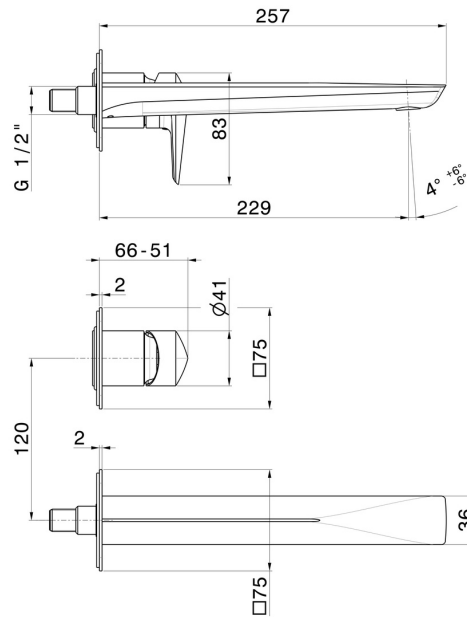

# DELTA ZERO

**72230E.61.020**

Single lever wall mixer group - finish PVD Glossy Gold

Single cover plate. External part. Without pop-up waste set.

PVD Glossy Gold

## FEATURES

Material	<b>Brass</b>
Technology	<b>Save Water</b>
Installation	<b>Wall concealed part</b>
Spout	<b>Long spout</b>
Hole type	<b>2 holes</b>
Control type	<b>Single lever</b>
Waste / Drain set	<b>Without waste set</b>
Water mixing	<b>Mechanical</b>
Required for installation	<b><u>27852.00.000</u></b>

## TECHNICAL DRAWING

**DELTA ZERO**

**72230E.61.020**

Single lever wall mixer group - finish PVD Glossy Gold

**AVAILABLE FINISHES**

---

**61.020**

PVD Glossy Gold