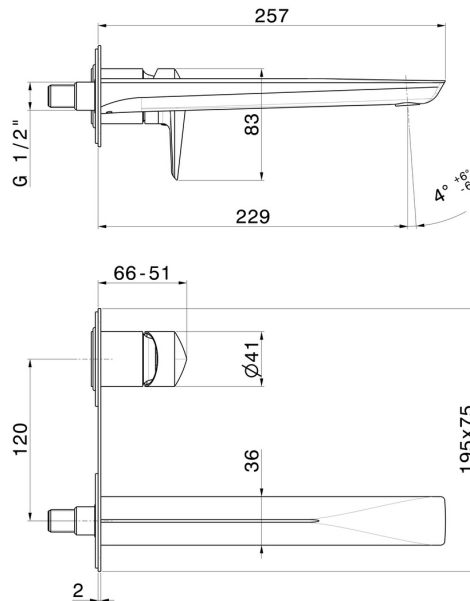

DELTA ZERO

72231E.01.014

Single lever wall mixer group - finish Matt White

Without pop-up waste set. Single cover plate

FEATURES

Material	Brass
Technology	Save Water
Installation	Wall concealed part
Spout	Long spout
Hole type	2 holes
Control type	Single lever
Waste / Drain set	Without waste set
Water mixing	Mechanical
Required for installation	<u>27852.00.000</u>

TECHNICAL DRAWING

 **AR Preview**
try it in your home

More Details
on our [website](#)

DELTA ZERO

72231E.01.014

Single lever wall mixer group - finish Matt White

AVAILABLE FINISHES

01.014