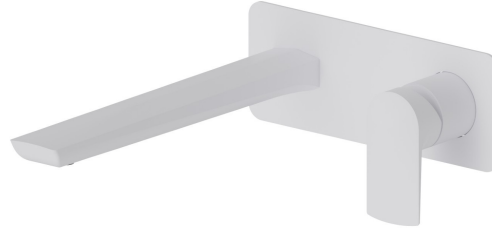

DELTA ZERO

72231E.01.014

Single lever wall mixer group - finish Matt White

Without pop-up waste set. Single cover plate

FEATURES

Material	Brass
Technology	Save Water
Installation	Wall concealed part
Spout	Long spout
Hole type	2 holes
Control type	Single lever
Waste / Drain set	Without waste set
Water mixing	Mechanical
Required for installation	<u>27852.00.000</u>

TECHNICAL DRAWING

 **AR Preview**
try it in your home

More Details
on our [website](#)

DELTA ZERO

72231E.01.014

Single lever wall mixer group - finish Matt White

AVAILABLE FINISHES

01.014