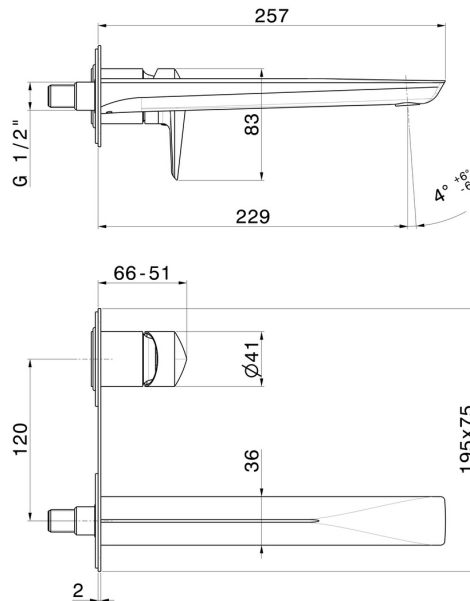

DELTA ZERO

72231E.01.093

Single lever wall mixer group - finish Matt Black

Without pop-up waste set. Single cover plate

FEATURES

Material	Brass
Technology	Save Water
Installation	Wall concealed part
Spout	Long spout
Hole type	2 holes
Control type	Single lever
Waste / Drain set	Without waste set
Water mixing	Mechanical
Required for installation	<u>27852.00.000</u>

TECHNICAL DRAWING

 **AR Preview**
try it in your home

More Details
on our [website](#)

DELTA ZERO

72231E.01.093

Single lever wall mixer group - finish Matt Black

AVAILABLE FINISHES

01.093