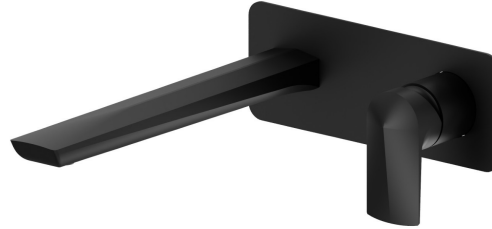

DELTA ZERO

72231E.01.093

Single lever wall mixer group - finish Matt Black

Without pop-up waste set. Single cover plate

FEATURES

Material	Brass
Technology	Save Water
Installation	Wall concealed part
Spout	Long spout
Hole type	2 holes
Control type	Single lever
Waste / Drain set	Without waste set
Water mixing	Mechanical
Required for installation	<u>27852.00.000</u>

TECHNICAL DRAWING

 **AR Preview**
try it in your home

More Details
on our [website](#)

DELTA ZERO

72231E.01.093

Single lever wall mixer group - finish Matt Black

AVAILABLE FINISHES

01.093

Matt Black

01.014

finish Matt White

21.018

finish Chrome

58.061

finish PVD Copper Bronze

58.063