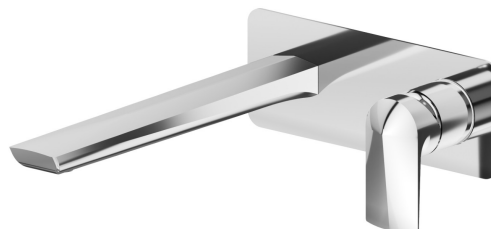

DELTA ZERO

72231E.21.018

Single lever wall mixer group - finish Chrome

Without pop-up waste set. Single cover plate

FEATURES

Material	Brass
Technology	Save Water
Installation	Wall concealed part
Spout	Long spout
Hole type	2 holes
Control type	Single lever
Waste / Drain set	Without waste set
Water mixing	Mechanical
Required for installation	<u>27852.00.000</u>

TECHNICAL DRAWING

 **AR Preview**
try it in your home

More Details
on our [website](#)

DELTA ZERO

72231E.21.018

Single lever wall mixer group - finish Chrome

AVAILABLE FINISHES

21.018