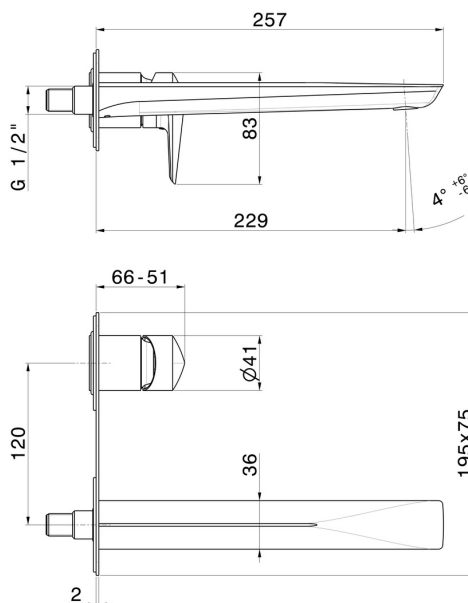

DELTA ZERO

72231E.21.018

Single lever wall mixer group - finish Chrome

Without pop-up waste set. Single cover plate

FEATURES

Material	Brass
Technology	Save Water
Installation	Wall concealed part
Spout	Long spout
Hole type	2 holes
Control type	Single lever
Waste / Drain set	Without waste set
Water mixing	Mechanical
Required for installation	<u>27852.00.000</u>

TECHNICAL DRAWING

 **AR Preview**
try it in your home

More Details
on our [website](#)

DELTA ZERO

72231E.21.018

Single lever wall mixer group - finish Chrome

AVAILABLE FINISHES

21.018