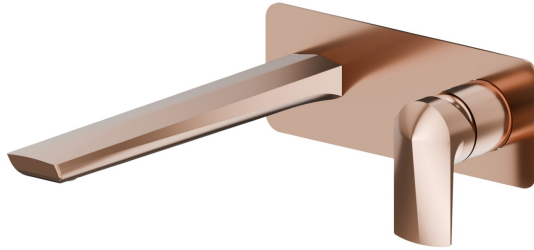

DELTA ZERO

72231E.58.061

Single lever wall mixer group - finish PVD Copper Bronze

Without pop-up waste set. Single cover plate

PVD Copper Bronze

FEATURES

Material	Brass
Technology	Save Water
Installation	Wall concealed part
Spout	Long spout
Hole type	2 holes
Control type	Single lever
Waste / Drain set	Without waste set
Water mixing	Mechanical
Required for installation	<u>27852.00.000</u>

TECHNICAL DRAWING

DELTA ZERO

72231E.58.061

Single lever wall mixer group - finish PVD Copper Bronze

AVAILABLE FINISHES

58.061

PVD Copper Bronze

01.014

finish Matt White

01.093

finish Matt Black

21.018

finish Chrome

58.063

finish PVD Gun Metal

59.064