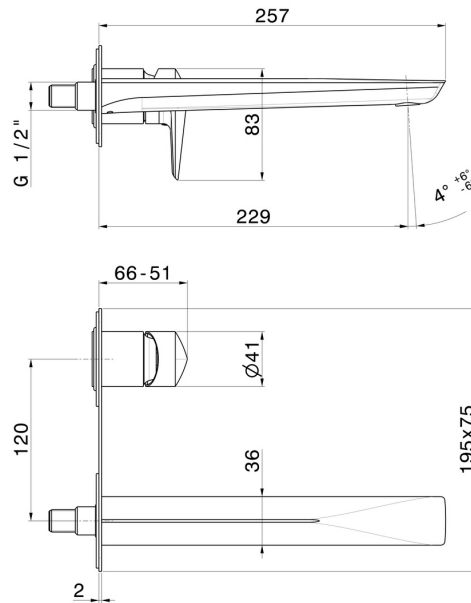

DELTA ZERO

72231E.58.061

Single lever wall mixer group - finish PVD Copper Bronze

Without pop-up waste set. Single cover plate

PVD Copper Bronze

FEATURES

Material	Brass
Technology	Save Water
Installation	Wall concealed part
Spout	Long spout
Hole type	2 holes
Control type	Single lever
Waste / Drain set	Without waste set
Water mixing	Mechanical
Required for installation	<u>27852.00.000</u>

TECHNICAL DRAWING

DELTA ZERO

72231E.58.061

Single lever wall mixer group - finish PVD Copper Bronze

AVAILABLE FINISHES

58.061

PVD Copper Bronze

01.014