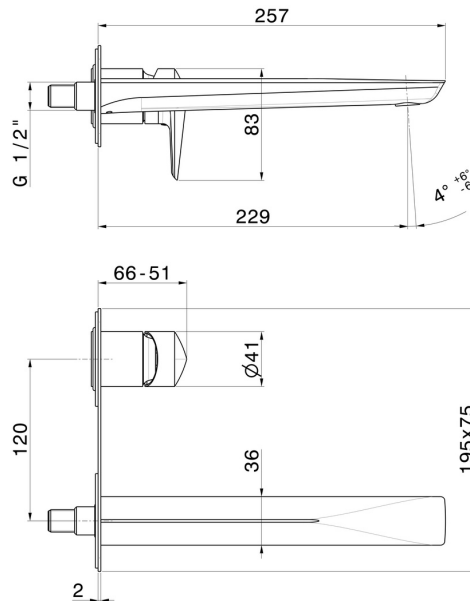

# DELTA ZERO

**72231E.58.063**

Single lever wall mixer group - finish PVD Gun Metal

Without pop-up waste set. Single cover plate

PVD Gun Metal

## FEATURES

Material	<b>Brass</b>
Technology	<b>Save Water</b>
Installation	<b>Wall concealed part</b>
Spout	<b>Long spout</b>
Hole type	<b>2 holes</b>
Control type	<b>Single lever</b>
Waste / Drain set	<b>Without waste set</b>
Water mixing	<b>Mechanical</b>
Required for installation	<b><u>27852.00.000</u></b>

## TECHNICAL DRAWING

 **AR Preview**  
try it in your home

**More Details**  
on our [website](#)

**DELTA ZERO**

**72231E.58.063**

Single lever wall mixer group - finish PVD Gun Metal

**AVAILABLE FINISHES**