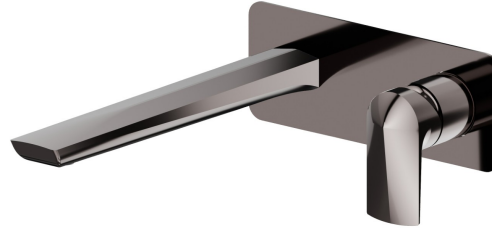

# DELTA ZERO

**72231E.58.063**

Single lever wall mixer group - finish PVD Gun Metal

Without pop-up waste set. Single cover plate

PVD Gun Metal

## FEATURES

Material	<b>Brass</b>
Technology	<b>Save Water</b>
Installation	<b>Wall concealed part</b>
Spout	<b>Long spout</b>
Hole type	<b>2 holes</b>
Control type	<b>Single lever</b>
Waste / Drain set	<b>Without waste set</b>
Water mixing	<b>Mechanical</b>
Required for installation	<b><u>27852.00.000</u></b>

## TECHNICAL DRAWING

 **AR Preview**  
try it in your home

**More Details**  
on our [website](#)

**DELTA ZERO**

**72231E.58.063**

Single lever wall mixer group - finish PVD Gun Metal

**AVAILABLE FINISHES**