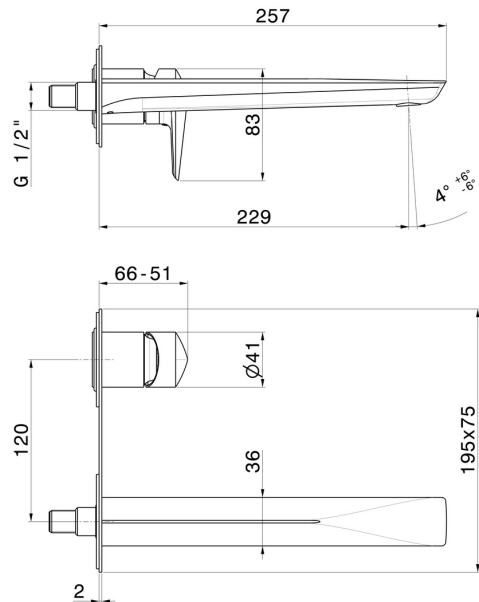

DELTA ZERO

72231E.59.064

Single lever wall mixer group - finish PVD Brushed Gun Metal

Without pop-up waste set. Single cover plate

PVD Brushed Gun Metal

FEATURES

Material	Brass
Technology	Save Water
Installation	Wall concealed part
Spout	Long spout
Hole type	2 holes
Control type	Single lever
Waste / Drain set	Without waste set
Water mixing	Mechanical
Required for installation	<u>27852.00.000</u>

TECHNICAL DRAWING

DELTA ZERO

72231E.59.064

Single lever wall mixer group - finish PVD Brushed Gun Metal

AVAILABLE FINISHES

59.064

PVD Brushed Gun Metal

01.014