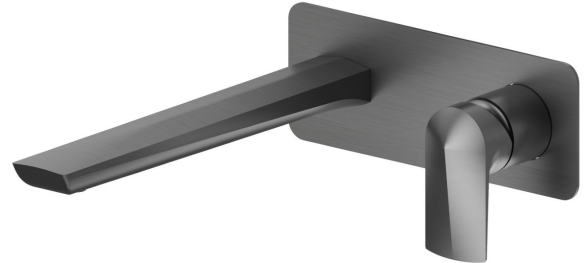

DELTA ZERO

72231E.59.064

Single lever wall mixer group - finish PVD Brushed Gun Metal

Without pop-up waste set. Single cover plate

PVD Brushed Gun Metal

FEATURES

Material	Brass
Technology	Save Water
Installation	Wall concealed part
Spout	Long spout
Hole type	2 holes
Control type	Single lever
Waste / Drain set	Without waste set
Water mixing	Mechanical
Required for installation	<u>27852.00.000</u>

TECHNICAL DRAWING

DELTA ZERO

72231E.59.064

Single lever wall mixer group - finish PVD Brushed Gun Metal

AVAILABLE FINISHES

59.064

PVD Brushed Gun Metal

01.014