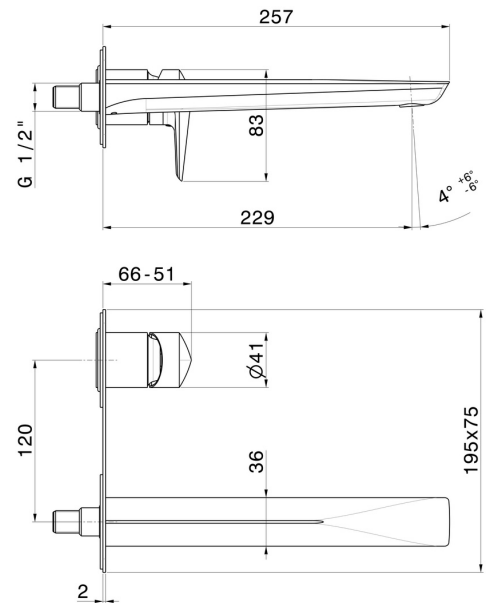

DELTA ZERO

72231E.59.067

Single lever wall mixer group - finish PVD Brushed Copper Bronze

Without pop-up waste set. Single cover plate

PVD Brushed Copper Bronze

FEATURES

Material	Brass
Technology	Save Water
Installation	Wall concealed part
Spout	Long spout
Hole type	2 holes
Control type	Single lever
Waste / Drain set	Without waste set
Water mixing	Mechanical
Required for installation	<u>27852.00.000</u>

TECHNICAL DRAWING

DELTA ZERO

72231E.59.067

Single lever wall mixer group - finish PVD Brushed Copper Bronze

AVAILABLE FINISHES

59.067

PVD Brushed Copper Bronze

01.014