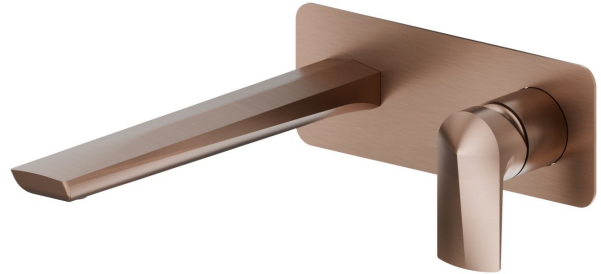

DELTA ZERO

72231E.59.067

Single lever wall mixer group - finish PVD Brushed Copper Bronze

Without pop-up waste set. Single cover plate

PVD Brushed Copper Bronze

FEATURES

Material	Brass
Technology	Save Water
Installation	Wall concealed part
Spout	Long spout
Hole type	2 holes
Control type	Single lever
Waste / Drain set	Without waste set
Water mixing	Mechanical
Required for installation	<u>27852.00.000</u>

TECHNICAL DRAWING

DELTA ZERO

72231E.59.067

Single lever wall mixer group - finish PVD Brushed Copper Bronze

AVAILABLE FINISHES

59.067

PVD Brushed Copper Bronze

01.014

finish Matt White

01.093

finish Matt Black

21.018

finish Chrome

58.061

finish PVD Copper Bronze

58.063