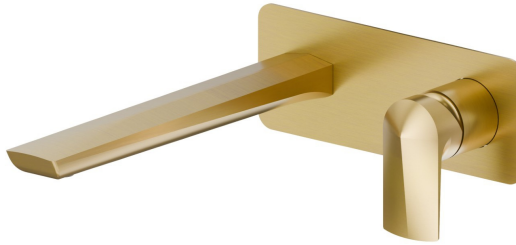

DELTA ZERO

72231E.59.097

Single lever wall mixer group - finish PVD Brushed Gold

Without pop-up waste set. Single cover plate

PVD Brushed Gold

FEATURES

Material	Brass
Technology	Save Water
Installation	Wall concealed part
Spout	Long spout
Hole type	2 holes
Control type	Single lever
Waste / Drain set	Without waste set
Water mixing	Mechanical
Required for installation	<u>27852.00.000</u>

TECHNICAL DRAWING

DELTA ZERO

72231E.59.097

Single lever wall mixer group - finish PVD Brushed Gold

AVAILABLE FINISHES

59.097

PVD Brushed Gold

01.014

finish Matt White

01.093

finish Matt Black

21.018

finish Chrome

58.061

finish PVD Copper Bronze

58.063