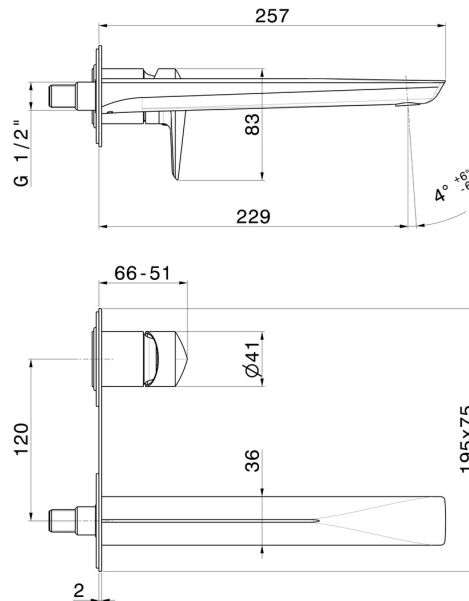

DELTA ZERO

72231E.59.097

Single lever wall mixer group - finish PVD Brushed Gold

Without pop-up waste set. Single cover plate

PVD Brushed Gold

FEATURES

Material	Brass
Technology	Save Water
Installation	Wall concealed part
Spout	Long spout
Hole type	2 holes
Control type	Single lever
Waste / Drain set	Without waste set
Water mixing	Mechanical
Required for installation	<u>27852.00.000</u>

TECHNICAL DRAWING

DELTA ZERO

72231E.59.097

Single lever wall mixer group - finish PVD Brushed Gold

AVAILABLE FINISHES

59.097

PVD Brushed Gold

01.014