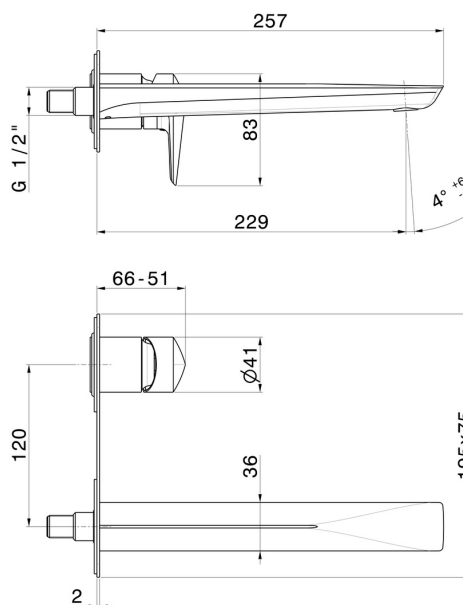

DELTA ZERO

72231E.61.020

Single lever wall mixer group - finish PVD Glossy Gold

Without pop-up waste set. Single cover plate

PVD Glossy Gold

FEATURES

Material	Brass
Technology	Save Water
Installation	Wall concealed part
Spout	Long spout
Hole type	2 holes
Control type	Single lever
Waste / Drain set	Without waste set
Water mixing	Mechanical
Required for installation	<u>27852.00.000</u>

TECHNICAL DRAWING

 **AR Preview**
try it in your home

More Details
on our [website](#)

DELTA ZERO

72231E.61.020

Single lever wall mixer group - finish PVD Glossy Gold

AVAILABLE FINISHES

61.020