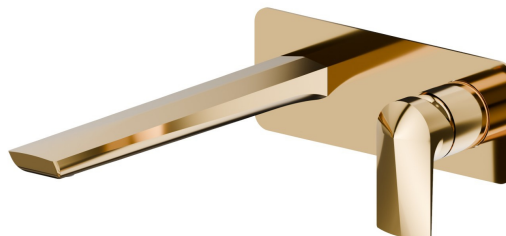

DELTA ZERO

72231E.61.020

Single lever wall mixer group - finish PVD Glossy Gold

Without pop-up waste set. Single cover plate

PVD Glossy Gold

FEATURES

Material	Brass
Technology	Save Water
Installation	Wall concealed part
Spout	Long spout
Hole type	2 holes
Control type	Single lever
Waste / Drain set	Without waste set
Water mixing	Mechanical
Required for installation	<u>27852.00.000</u>

TECHNICAL DRAWING

 **AR Preview**
try it in your home

More Details
on our [website](#)

DELTA ZERO

72231E.61.020

Single lever wall mixer group - finish PVD Glossy Gold

AVAILABLE FINISHES

61.020

PVD Glossy Gold

01.014

finish Matt White

01.093

finish Matt Black

21.018

finish Chrome

58.061