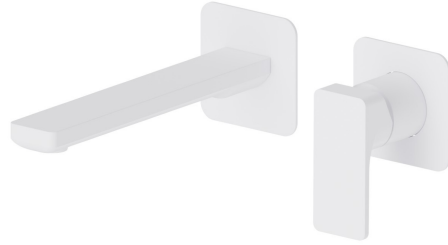

B-EASY

72628E.01.014

Single lever wall mixer group - finish Matt White

External part. Without pop-up waste set

FEATURES

Material	Brass
Technology	Save Water
Installation	Wall mounted
Spout	Standard spout
Hole type	2 holes
Control type	Single lever
Waste / Drain set	Without waste set
Water mixing	Mechanical
Required for installation	<u>27852.00.000</u>

TECHNICAL DRAWING

 **AR Preview**
try it in your home

More Details
on our [website](#)

B-EASY

72628E.01.014

Single lever wall mixer group - finish Matt White

AVAILABLE FINISHES

01.014