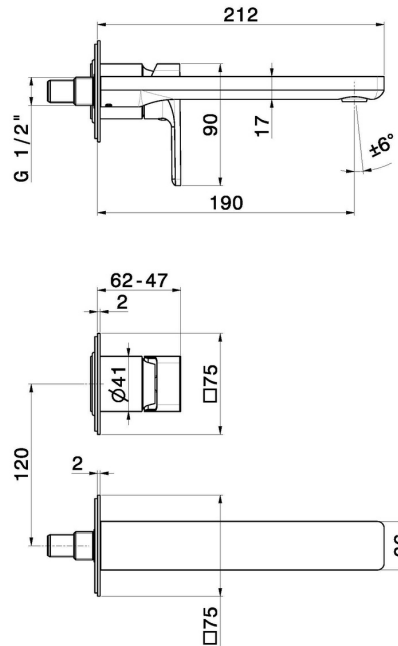

B-EASY

72628E.01.014

Single lever wall mixer group - finish Matt White

External part. Without pop-up waste set

FEATURES

Material	Brass
Technology	Save Water
Installation	Wall mounted
Spout	Standard spout
Hole type	2 holes
Control type	Single lever
Waste / Drain set	Without waste set
Water mixing	Mechanical
Required for installation	<u>27852.00.000</u>

TECHNICAL DRAWING

 **AR Preview**
try it in your home

More Details
on our [website](#)

B-EASY

72628E.01.014

Single lever wall mixer group - finish Matt White

AVAILABLE FINISHES

01.014