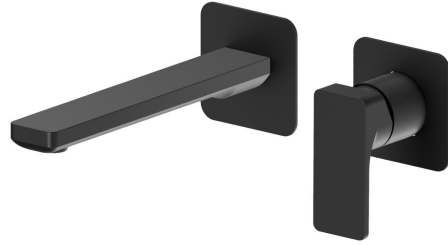

# B-EASY

**72628E.01.093**

Single lever wall mixer group - finish Matt Black

External part. Without pop-up waste set

## FEATURES

Material	<b>Brass</b>
Technology	<b>Save Water</b>
Installation	<b>Wall mounted</b>
Spout	<b>Standard spout</b>
Hole type	<b>2 holes</b>
Control type	<b>Single lever</b>
Waste / Drain set	<b>Without waste set</b>
Water mixing	<b>Mechanical</b>
Required for installation	<b><u>27852.00.000</u></b>

## TECHNICAL DRAWING

 **AR Preview**  
try it in your home

**More Details**  
on our [website](#)

**B-EASY**

**72628E.01.093**

Single lever wall mixer group - finish Matt Black

**AVAILABLE FINISHES**

---