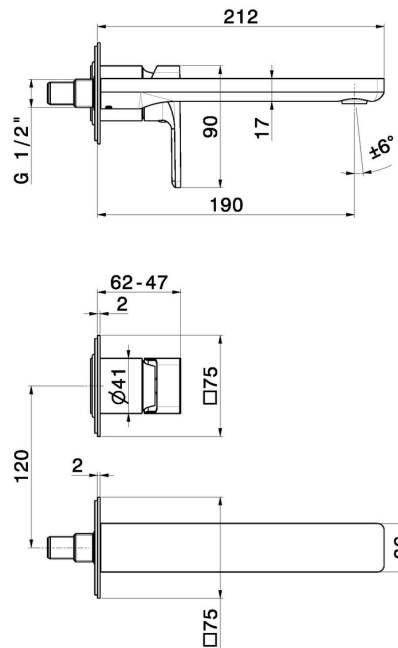

TECHNICAL DRAWING

AR Preview
try it in your home

More Details
on our [website](#)