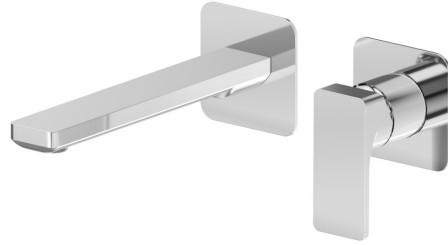

B-EASY

72628E.21.018

Single lever wall mixer group - finish Chrome

External part. Without pop-up waste set

Chrome

FEATURES

Material	Brass
Technology	Save Water
Installation	Wall mounted
Spout	Standard spout
Hole type	2 holes
Control type	Single lever
Waste / Drain set	Without waste set
Water mixing	Mechanical
Required for installation	<u>27852.00.000</u>

TECHNICAL DRAWING

AR Preview
try it in your home

More Details
on our [website](#)

B-EASY

72628E.21.018

Single lever wall mixer group - finish Chrome

AVAILABLE FINISHES

21.018