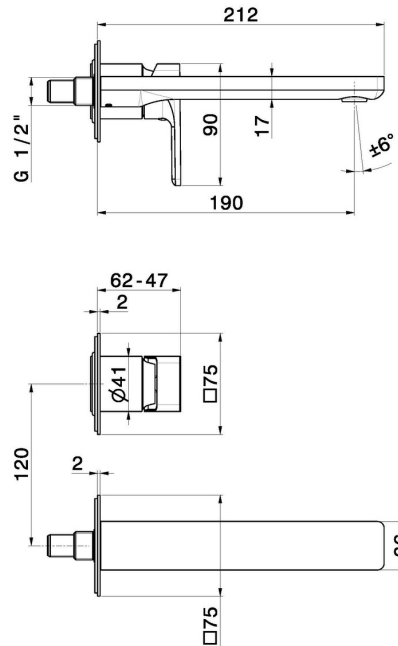

B-EASY

72628E.21.018

Single lever wall mixer group - finish Chrome

External part. Without pop-up waste set

Chrome

FEATURES

Material	Brass
Technology	Save Water
Installation	Wall mounted
Spout	Standard spout
Hole type	2 holes
Control type	Single lever
Waste / Drain set	Without waste set
Water mixing	Mechanical
Required for installation	<u>27852.00.000</u>

TECHNICAL DRAWING

AR Preview
try it in your home

More Details
on our [website](#)

B-EASY

72628E.21.018

Single lever wall mixer group - finish Chrome

AVAILABLE FINISHES

21.018