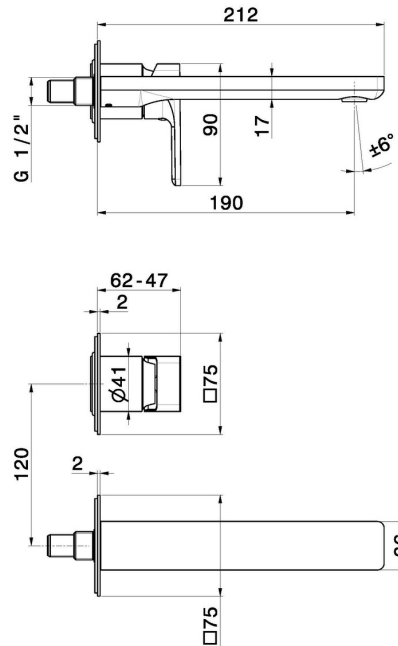

B-EASY

72628E.M0.070

Single lever wall mixer group - finish Titanium Satin

External part. Without pop-up waste set

Titanium Satin

FEATURES

Material	Brass
Technology	Save Water
Installation	Wall mounted
Spout	Standard spout
Hole type	2 holes
Control type	Single lever
Waste / Drain set	Without waste set
Water mixing	Mechanical
Required for installation	<u>27852.00.000</u>

TECHNICAL DRAWING

 **AR Preview**
try it in your home

More Details
on our [website](#)

B-EASY

72628E.M0.070

Single lever wall mixer group - finish Titanium Satin

AVAILABLE FINISHES

M0.070