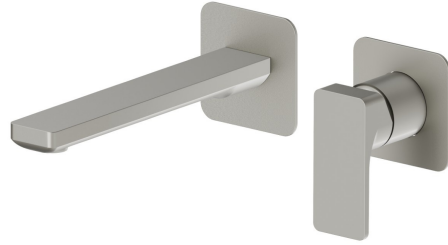

B-EASY

72628E.M0.070

Single lever wall mixer group - finish Titanium Satin

External part. Without pop-up waste set

Titanium Satin

FEATURES

Material	Brass
Technology	Save Water
Installation	Wall mounted
Spout	Standard spout
Hole type	2 holes
Control type	Single lever
Waste / Drain set	Without waste set
Water mixing	Mechanical
Required for installation	<u>27852.00.000</u>

TECHNICAL DRAWING

 **AR Preview**
try it in your home

More Details
on our [website](#)

B-EASY

72628E.M0.070

Single lever wall mixer group - finish Titanium Satin

AVAILABLE FINISHES

M0.070

Titanium Satin

01.014

finish Matt White

01.093

finish Matt Black

21.018

finish Chrome

M0.071