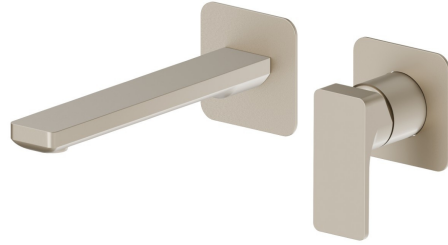

B-EASY

72628E.M0.071

Single lever wall mixer group - finish Gold Satin

External part. Without pop-up waste set

FEATURES

Material	Brass
Technology	Save Water
Installation	Wall mounted
Spout	Standard spout
Hole type	2 holes
Control type	Single lever
Waste / Drain set	Without waste set
Water mixing	Mechanical
Required for installation	<u>27852.00.000</u>

TECHNICAL DRAWING

 **AR Preview**
try it in your home

More Details
on our [website](#)

B-EASY

72628E.M0.071

Single lever wall mixer group - finish Gold Satin

AVAILABLE FINISHES

M0.071

Gold Satin

01.014

finish Matt White

01.093

finish Matt Black

21.018

finish Chrome

M0.070