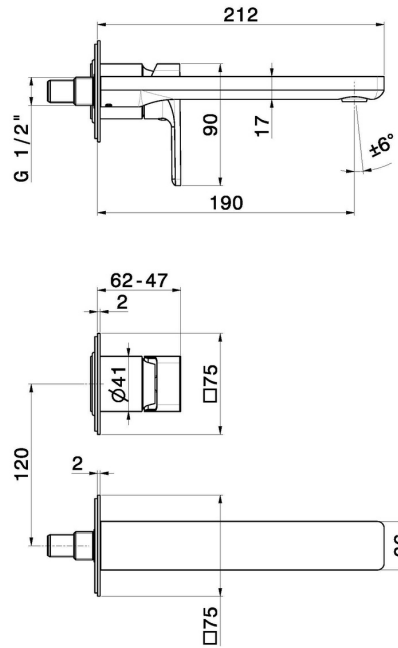

B-EASY

72628E.M0.071

Single lever wall mixer group - finish Gold Satin

External part. Without pop-up waste set

FEATURES

Material	Brass
Technology	Save Water
Installation	Wall mounted
Spout	Standard spout
Hole type	2 holes
Control type	Single lever
Waste / Drain set	Without waste set
Water mixing	Mechanical
Required for installation	<u>27852.00.000</u>

TECHNICAL DRAWING

 **AR Preview**
try it in your home

More Details
on our [website](#)

B-EASY

72628E.M0.071

Single lever wall mixer group - finish Gold Satin

AVAILABLE FINISHES

M0.071